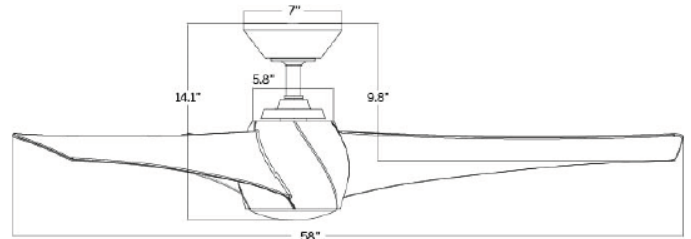

TWIRL

FR-W2103-58L

58" Ceiling Fan

MODERN FORMS

SMART FANS

PRODUCT DESCRIPTION

Like a whirlwind romance, you will fall in love with this smart fan. An updated rustic look for today's modern homes, as well as hospitality and commercial spaces. Available in three stunning finishes: Graphite with Weathered White, Matte White, and Distressed Koa. Twirl will connect with smart home devices you already own to ensure the ultimate in comfort and seamless technology.

FEATURES

- 6 fan speeds through both Summer and Winter Modes
- Silent DC motor
- Includes BT remote control
- Optional wall control for 3, 4-way control sold separately
- Compatible with Modern Forms app

AIRFLOW/ENERGY EFFICIENCY

Weighted-Average/High Airflow CFM:	4550/6700
Weighted-Average/High Energy Use (W):	22/32
Estimated Yearly Energy Cost ($):	$5.70
Weighted-Average/High Efficiency (CFM/W):	199/209
Max RPM:	160

ORDER NUMBER

Model	Housing	Blade
FR-W2103-58L	GH <i>Bronze</i>	WW <i>Weathered Wood</i>
	DK <i>Matte Black</i>	
	MW <i>Matte White</i>	

Example: **FR-W2103-58L-DK**

For 2700K add "-27" ; for 3500K add "-35" before the finish: **FR-W2103-58L-27-DK**

*Results may vary based on application and surroundings.

*This fan comes uni-pack - blade select options are not available

The Modern Forms app synchronizes seamlessly with smart home devices you already own

modernforms.com
Phone (800) 526.2588
Fax (800) 526.2585

Headquarters/Eastern Distribution Center
44 Harbor Park Drive
Port Washington, NY 11050

Central Distribution Center
1600 Distribution Ct
Lithia Springs, GA 30122

Western Distribution Center
1750 Archibald Avenue
Ontario, CA 91760

SPECIFICATIONS

Construction:	Aluminum, ABS
Blade:	17° Pitch, 58" sweep
Downrod:	1" O.D. x 6"H included
Mounting Slope:	Up to 32°
Wire:	80"
Hanging Weight:	32 lbs
Total Power:	51.5W
Standards:	UL/cUL Wet Location listed, Title 24 JA8-2016 Compliant, Title 20, Energy Star rated
Motor Type:	120 x 25 sensorless DC motor

WIRELESS PERFORMANCE

Wi-Fi Range:	Up to 150 ft*
Bluetooth Range:	Up to 150 ft*

LUMINAIRE PERFORMANCE

Light Source:	LED
Light Wattage:	19.5W
Lumens/Delivered Lumens:	1600/846
Dimming:	Integrated
CRI:	90
Color Temperature:	3000K (2700K/3500K options available)
Rated Life:	50,000 hours