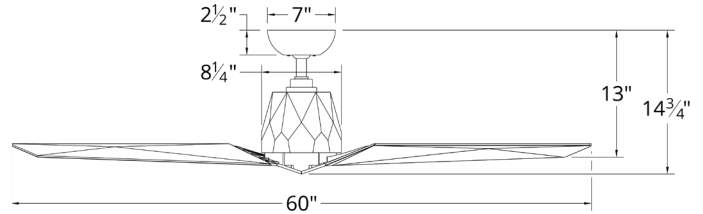

VORTEX 60" Ceiling Fan
FR-W1810-60

MODERN FORMS
SMART FANS

PRODUCT DESCRIPTION

Finished in gloss black, gloss white or the kind of silver you'd find on a Maserati, this sleek, sculptural design makes an ultra-luxe modern statement. Powered by a highly efficient DC motor, Vortex runs on stealth mode all day and night—the only sound you'll hear is the air whispering through the room. Use with the Modern Forms app for a full complement of luxury smart controls.

SPECIFICATIONS

- **Construction:** Aluminum
- **Blade:** 13° Pitch, 60" sweep, ABS
- **Downrod:** 1" O.D. x 6"H included
- **Mounting Slope:** Up to 32°
- **Lead Wire:** 80"
- **Hanging Weight:** 13 lbs
- **Total Power:** 32.5W
- **Standards:** UL/cUL Wet Location listed, Title 24 JA8-2016 Compliant, Title 20

FEATURES

- 6 fan speeds through both Summer and Winter Modes
- Silent DC motor
- Includes BT remote control with wall cradle
- Optional BT wall control sold separately
- Compatible with Modern Forms app

WIRELESS PERFORMANCE

- **Bluetooth Range:** Up to 150 ft*
- **Wi-Fi Range:** Up to 150 ft*

ESTIMATED AIR PERFORMANCE

- **Airflow:** 6800 cubic ft per minute on high
- **Power:** 32 watts on high
- **Airflow Efficiency:** 209 cubic ft per minute per watt
- **RPM:** 145 RPMS on high
- **Estimated Yearly Energy Cost ($):** $5.39

ORDER NUMBER

Model	Housing	Blade
FR-W1810-60	AS	Automotive Silver
	GB	Gloss Black
	GW	Gloss White

Example: **FR-W1810-60-AS**

*Results may vary based on application and surroundings.

modernforms.com
Phone (866) 810.6615
Fax (800) 526.2585

Headquarters/Eastern Distribution Center
44 Harbor Park Drive
Port Washington, NY 11050

Central Distribution Center
1600 Distribution Ct
Lithia Springs, GA 30122

Western Distribution Center
1750 Archibald Avenue
Ontario, CA 91760