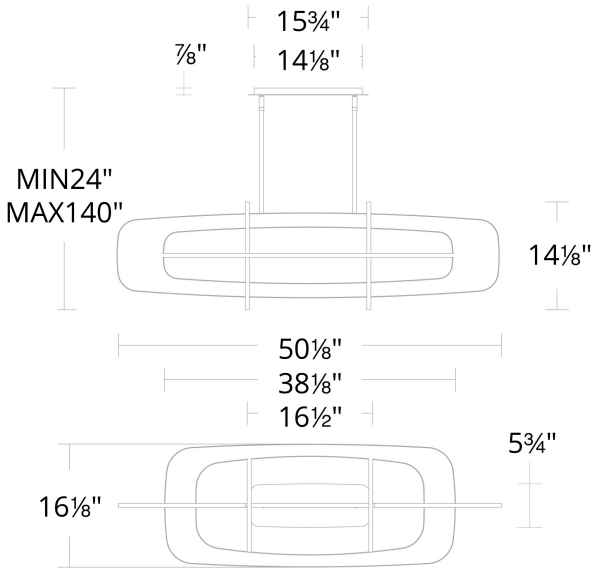

Project: _____

Location: _____

Fixture Type: _____

Catalog Number: _____

AVAILABLE FINISHES:

Vesta

PD-76350

PRODUCT DESCRIPTION

Intricate and intriguing. Like an intergalactic space station, Vesta integrates an array of rings into a singular profile of beautiful ambient illumination.

FEATURES

- Driver concealed within the canopy
- Ambient illumination
- Slide-on rectangular canopy with minimal hardware
- Six 12" and two 6" down rods included (additional sold separately)
- Can be mounted on a sloped ceiling
- Slope ceiling adaptable. Hang straight swivels up to 90 degrees

SPECIFICATIONS

Rated Life	54000 Hours
Standards	ETL, cETL, Damp Location Listed, Title 24 JA8: 2019 Compliant
Input	120-277V, 50/60Hz
Dimming	ELV, 0-10V, TRIAC
Color Temp	3000K
CRI	90
Construction	Extruded metal body with silica diffuser

REPLACEMENT PARTS

- ROD-I06-PC130T-BK - 6" Rod - BK finish
- ROD-I12-PC130T-BK - 12" Rod - BK finish
- HDW-HY23-WA - Hardware Pack

PD-76350

Model & Size	Color Temp	Finish	LED Watts	LED Lumens	Delivered Lumens
PD-76350 50"	3000K	BK Black	86.4W	5261	2938