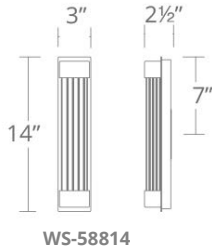

TOWER Interior Sconce

WS-58814 / WS-58820 / WS-58827

MODERN FORMS

WS-58814

WS-58820

WS-58827

Fixture Type: _____

Catalog Number: _____

Project: _____

Location: _____

PRODUCT DESCRIPTION

Featuring an aged brass finish that's right in line with the latest trends, Tower brings understated luxury to every setting. The painstakingly V-cut seeded crystal inset adds a touch of glamour. With LEDs to light the crystal from both ends, plus a bonus hidden uplight or downlight, this sconce delivers the best of both worlds—warm ambience and quality indirect illumination.

Light Source: High output LED

Finish: Aged Brass

Standards: ETL & cETL listed

ORDER NUMBER

Model	Wattage	Voltage	LED Lumens	Delivered Lumens	Finish
WS-58814	14"			685	AB <i>Aged Brass</i> 
WS-58820	20"	16W	120V	999	
WS-58827	27"			726	