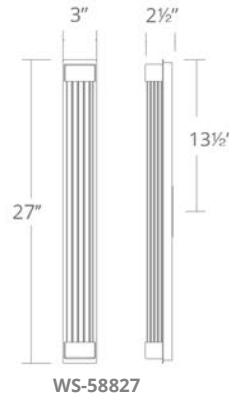

TOWER Interior Sconce

WS-58814 / WS-58820 / WS-58827

MODERN FORMS

WS-58814

WS-58820

WS-58827

Fixture Type: _____

Catalog Number: _____

Project: _____

Location: _____

PRODUCT DESCRIPTION

Featuring an aged brass finish that's right in line with the latest trends, Tower brings understated luxury to every setting. The painstakingly V-cut seeded crystal inset adds a touch of glamour. With LEDs to light the crystal from both ends, plus a bonus hidden uplight or downlight, this sconce delivers the best of both worlds—warm ambience and quality indirect illumination.

FEATURES

- No transformer or driver needed
- **Title 24 Compliant**
- **ADA compliant**
- Color Temperature: 3500K
- Dimmer: ELV
- CRI: 90
- Rated Life: 54,000 hours

SPECIFICATIONS

Construction: V-cut K5 crystal

Light Source: High output LED

Finish: Aged Brass

Standards: ETL & cETL listed

ORDER NUMBER

Model	Wattage	Voltage	LED Lumens	Delivered Lumens	Finish
WS-58814	14"			685	AB <i>Aged Brass</i> 
WS-58820	20"	16W	120V	999	
WS-58827	27"			726	