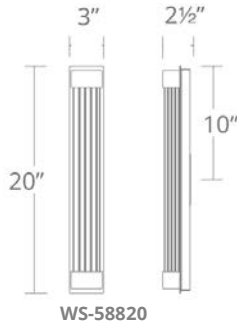

TOWER Interior Sconce

WS-58814 / WS-58820 / WS-58827

MODERN FORMS

WS-58814

WS-58820

WS-58827

Fixture Type: _____

Catalog Number: _____

Project: _____

Location: _____

PRODUCT DESCRIPTION

Featuring an aged brass finish that's right in line with the latest trends, Tower brings understated luxury to every setting. The painstakingly V-cut seeded crystal inset adds a touch of glamour. With LEDs to light the crystal from both ends, plus a bonus hidden uplight or downlight, this sconce delivers the best of both worlds—warm ambience and quality indirect illumination.

FEATURES

- No transformer or driver needed
- **Title 24 Compliant**
- **ADA compliant**
- Color Temperature: 3500K
- Dimmer: ELV
- CRI: 90
- Rated Life: 54,000 hours

SPECIFICATIONS

Construction: V-cut K5 crystal

Light Source: High output LED

Finish: Aged Brass

Standards: ETL & cETL listed

ORDER NUMBER

Model	Wattage	Voltage	LED Lumens	Delivered Lumens	Finish
WS-58814	14"			685	AB <i>Aged Brass</i> 
WS-58820	20"	16W	120V	999	
WS-58827	27"			726	