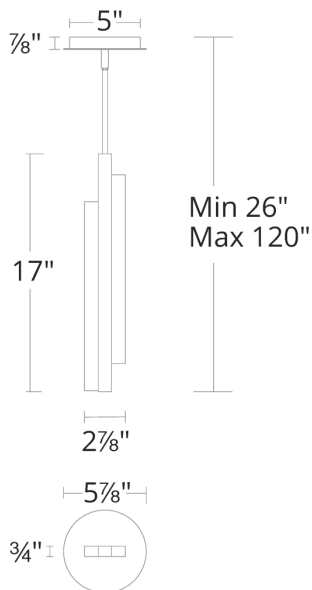

FEATURES

- Driver concealed within the canopy
- Side-lit illumination
- Artisan crafted milky cloud acrylic
- Three 12" and one 6" down rods included (additional sold separately)
- Hang straight swivel
- Spin-on round canopy with minimal hardware

REPLACEMENT PARTS

- ROD-A06-AN100T-BK - 6IN ROD
- ROD-A12-AN100T-BK - 12IN ROD

PD-50117

Model & Size	Color Temp	Finish	LED Watts	LED Lumens	Delivered Lumens
PD-50117 17"	3000K	BK Black	22.2W	1324	888

Example: **PD-50117-BK**