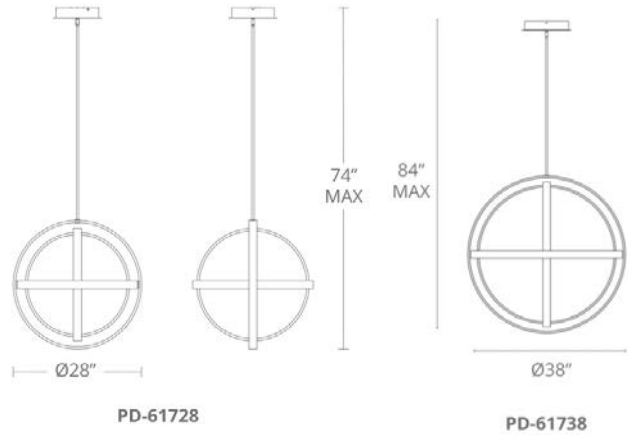

Fixture Type: _____

Catalog Number: _____

Project: _____

Location: _____

PRODUCT DESCRIPTION

Whether you think of gyroscopes, the atomic structure or da Vinci's "L'Uomo Vitruviano," Kinetik has deep roots in science, exemplified by brilliant edge-lit LED panels that broadcast 360-degrees of seamless, even light. Even better, those rings are adjustable for a personalized look. New and noteworthy here is the smaller 28" size and a matte black finish—but you can still get the 38" and the original titanium too.

FEATURES

- Aluminum hardware, silica gel diffuser
- Edge-lit LED panels provide even illumination
- Adjustable rings for customizable form
- Universal voltage driver (120V-220V-277V) within canopy
- Dimmer: 0-10V
- CRI: 80
- Rated Life: 84,000 hours
- Maximum Suspension: 74

SPECIFICATIONS

Construction: Aluminum

Light Source: High output LED

Finish: Black

Standards: ETL & cETL listed

ORDER NUMBER

Model	Wattage	Voltage	LED Lumens	Delivered Lumens	Finish	
PD-61728	28"	110W	120V-277V	3328	2663	BK <i>Black</i>
PD-61738	38"	202W		4374	3499	TT <i>Titanium</i>