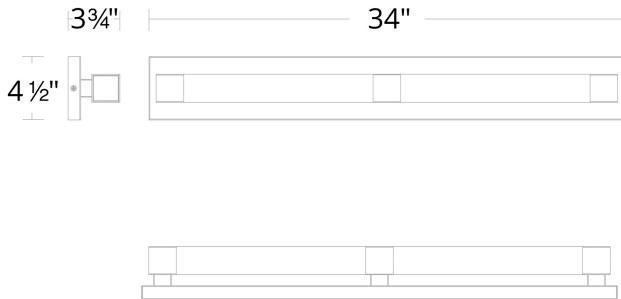

SPECIFICATIONS

Rated Life	55000 Hours
Standards	ETL, cETL,Damp Location Listed, Title 24 JA8: 2019 Compliant
Input	120-277V, 50/60Hz
Dimming	ELV, 0-10V, TRIAC
Mounting	Can be mounted on wall in all orientations
Color Temp	3000K
CRI	90
Construction	Extruded aluminum frame with K5 crystal fused acrylic shade