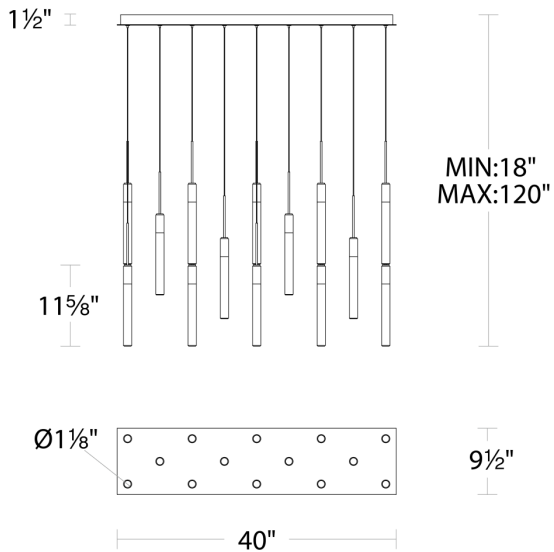

FEATURES

- Driver concealed within the canopy
- Cylindrical Piastra crystal shades
- Thin powered aircraft cables provide an ultra clean look for adjustable suspension height

SPECIFICATIONS

Rated Life	50000 Hours
Standards	ETL, cETL,Damp Location Listed
Input	120-277V,50/60Hz
Dimming	ELV, 0-10V
Color Temp	3000K
CRI	90
Construction	Aluminum body with Crystalized Piastra art glass.

REPLACEMENT PARTS

RPL-GLA-12620 - Glass

PD-35614L

Model & Size	Color Temp & CRI	Watt	Lumens	Finish
PD-35614L 40" - 14 Lights	3000K 90 3000K 90	87W 87W	2884 2884	BK Black PN Polished Nickel

Example: **PD-35614L-PN**