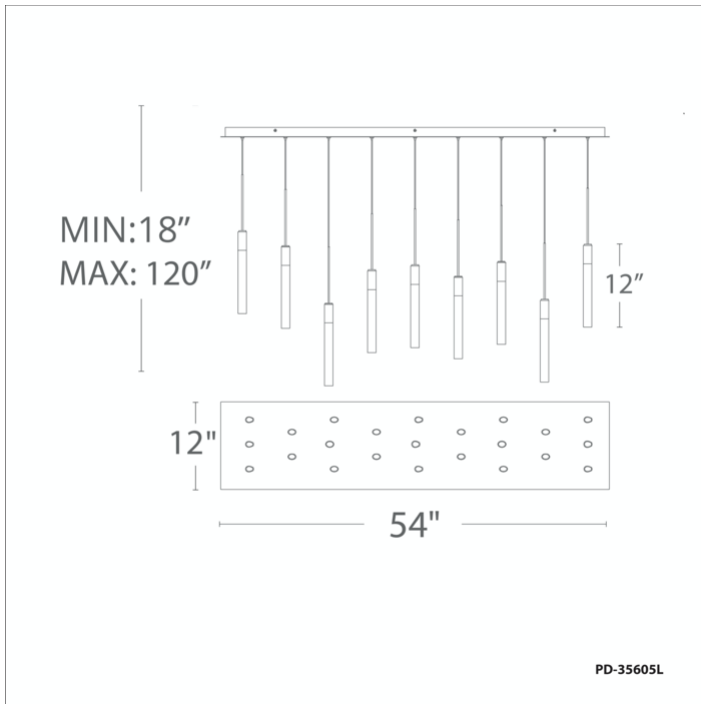

REPLACEMENT PARTS

RPL-GLA-12620 - Glass

PD-35614L

Model & Size	Color Temp & CRI	Watt	Lumens	Finish
PD-35614L 40" - 14 Lights	3000K 90 3000K 90	87W 87W	2884 2884	BK Black PN Polished Nickel

Example: **PD-35614L-PN**

FEATURES

- Driver concealed within the canopy
- Cylindrical Piastra crystal shades
- Thin powered aircraft cables provide an ultra clean look for adjustable suspension height

SPECIFICATIONS

Rated Life	50000 Hours
Standards	ETL, cETL,Damp Location Listed, Title 24 JA8: 2019 Compliant
Input	120-277V,50/60Hz
Dimming	ELV, 0-10V
Color Temp	3000K
CRI	90
Construction	Aluminum body with Crystalized Piastra art glass.