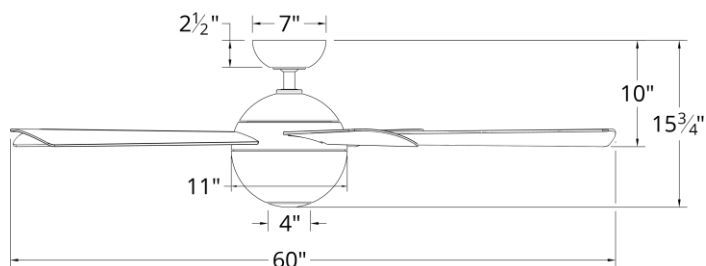

ORB 62" Ceiling Fan
FR-W1816-62L

MODERN FORMS
SMART FANS

PRODUCT DESCRIPTION

With its killer sci-fi style and smart functionality- thanks to our exclusive Modern Forms app- Orb is the ultimate case of smart meets cool. Its DC motor always keeps quiet, and Orb is breathtaking when finished in a sleek carbon fiber or Porsche-worthy silver.

SPECIFICATIONS

- **Construction:** Aluminum
- **Blade:** 12° Pitch, 62" sweep, ABS
- **Downrod:** 1" O.D. x 4.5"H included
- **Mounting Slope:** Up to 30°
- **Lead Wire:** 80"
- **Hanging Weight:** 29 lbs
- **Total Power:** 57W
- **Standards:** ETL/cETL Wet Location listed

FEATURES

- 6 fan speeds through both Summer and Winter Modes
- Silent DC motor
- Optional LED light kit included
- Includes RF wall control
- Additional RF wall control for 3, 4-way control sold separately
- Optional RF remote control with wall cradle sold separately
- Compatible with Modern Forms app

LIGHT KIT PERFORMANCE

- **Light Source:** LED
- **Light Wattage:** 13
- **Dimming:** Integrated
- **Color Temperature:** 3000K (2700K option available)
- **Rated Life:** 50,000 Hours
- **Standards:** Title 24 JA8-2016 Compliant

ESTIMATED AIR PERFORMANCE

- **Airflow:** 8123 cubic ft per minute on high
- **Power:** 44 watts on high
- **Airflow Efficiency:** 183 cubic ft per minute per watt
- **Revolutions Per Minute:** 142 RPMs on high

WIRELESS PERFORMANCE

- **RF Pairing Distance:** Up to 30 ft from fan
- **Wi-Fi Range:** Up to 150 ft*

ORDER NUMBER

Model	LED Lumens	Delivered Lumens	Housing	Blade
FR-W1816-62L	1110	376	AS Automotive Silver	Automotive Silver
			CFI Carbon Fiber	Carbon Fiber

Example: **FR-W1816-62L-BZ**

For 2700K add "-27" before AS (Automotive Silver): **FR-W1816-62L-27-AS**; "27" before CFI (Carbon Fiber): **FR-W1816-62L27-CFI**

*Results may vary based on application and surroundings.

modernforms.com
Phone (866) 810.6615
Fax (800) 526.2585

Headquarters/Eastern Distribution Center
44 Harbor Park Drive
Port Washington, NY 11050

Central Distribution Center
1600 Distribution Ct
Lithia Springs, GA 30122

Western Distribution Center
1750 Archibald Avenue
Ontario, CA 91760