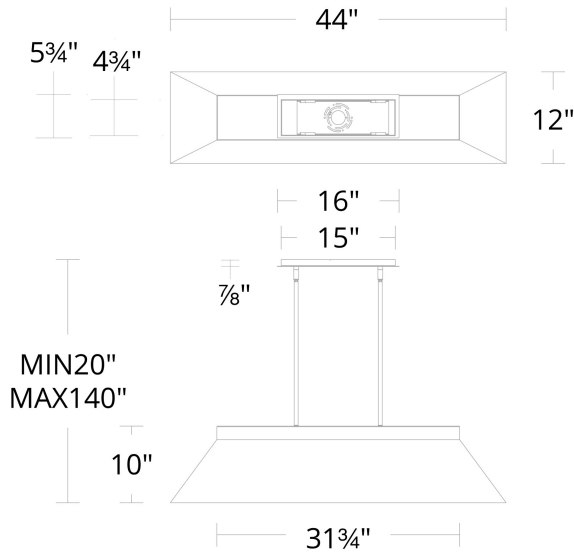

REPLACEMENT PARTS

- ROD-I06-PC130T-AB - 6" Rod - AB finish
- ROD-I12-PC130T-AB - 12" Rod - AB finish
- HDW-HY23-WA - Hardware Pack

PD-88344

Model & Size	Color Temp	Finish	LED Watts	LED Lumens	Delivered Lumens
PD-88344 44"	3000K	BK/AB Black & Aged Brass	43.2W	5373	1397