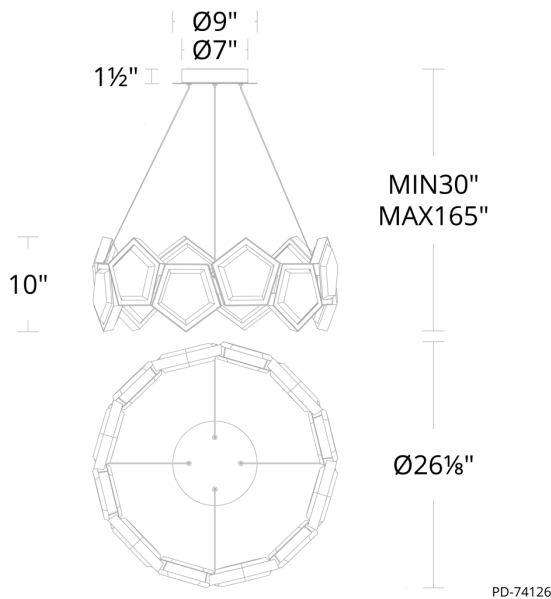

Project:

Location:

Fixture Type:

Catalog Number:

AVAILABLE FINISHES:

Starlight Starbright

PD-74126

PRODUCT DESCRIPTION

SPECIFICATIONS

Rated Life	50000 Hours
Standards	ETL, cETL, Damp Location Listed, Title 24 JA8: 2019 Compliant
Input	120-277v
Dimming	ELV, 0-10V, TRIAC
Color Temp	3000K
CRI	90
Construction	Die cast aluminum body with reclaimed crystal shade

PD-74126

Model & Size	Color Temp	Finish	LED Watts	LED Lumens	Delivered Lumens
PD-74126 26"	3000K 3000K	AB Aged Brass AN Antique Nickel	42.2W 42.2W	3479 3479	1819 1819

Example: **PD-74126-AN**