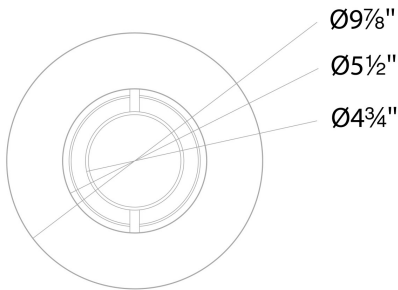

Project:

Location:

Fixture Type:

Catalog Number:

AVAILABLE FINISHES:

Cymbal

WS-62110

PRODUCT DESCRIPTION

- Driver concealed within the canopy
- Ambient illumination
- Artisan crafted hazy cloud acrylic. Each unique piece lends itself to variations in milkiness

SPECIFICATIONS

Rated Life	54000 Hours
Standards	ETL, cETL,Damp Location Listed, Title 24 JA8: 2019 Compliant
Input	120/277V, 50/60Hz
Dimming	ELV: 100-10%, TRIAC: 100-10%
Mounting	Can be mounted on ceiling or wall in all orientations
Color Temp	3000K
CRI	90
Construction	Metal spun body with decorative acrylic and PC diffuser