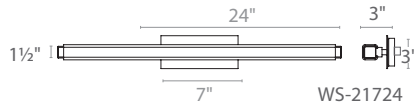

MINI VOGUE – model: WS-217

LED Bath & Interior Sconce

WS-21718

Fixture Type:

Catalog Number:

Project: _____

Location: _____

WS-21724

WS-21736

PRODUCT DESCRIPTION

From transitional to contemporary, sleek Mini Vogue vanity luminaires coordinate with popular bath hardware and metal finishes. Not just for the bath, the svelte form of the Mini Vogue LED Bath Bar can be employed in any interior environment. Available in three sizes, the small version is a seamless stretch of clear and white optical acrylic with hidden hardware. These luminaires offer powerful lumen output and excellent color rendering.

ORDER NUMBER

	Wattage	Voltage	LED Lumens	Delivered Lumens	Finish
WS-21718	18"	15.50W	1385	1150	BN <i>Brushed Nickel</i> CH <i>Chrome</i>  
WS-21724	24"	20.5W	1750	1495	
WS-21736	36"	30W	2495	2150	

Example: **WS-21724-BN**