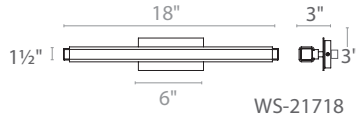

MINI VOGUE – model: WS-217

LED Bath & Interior Sconce

WS-21718

Fixture Type:

Catalog Number:

Project: _____

Location: _____

WS-21724

WS-21736

PRODUCT DESCRIPTION

From transitional to contemporary, sleek Mini Vogue vanity luminaires coordinate with popular bath hardware and metal finishes. Not just for the bath, the svelte form of the Mini Vogue LED Bath Bar can be employed in any interior environment. Available in three sizes, the small version is a seamless stretch of clear and white optical acrylic with hidden hardware. These luminaires offer powerful lumen output and excellent color rendering.

ORDER NUMBER

	Wattage	Voltage	LED Lumens	Delivered Lumens	Finish
WS-21718	18"	15.50W	1385	1150	BN <i>Brushed Nickel</i> CH <i>Chrome</i>  
WS-21724	24"	20.5W	1750	1495	
WS-21736	36"	30W	2495	2150	

Example: **WS-21724-BN**