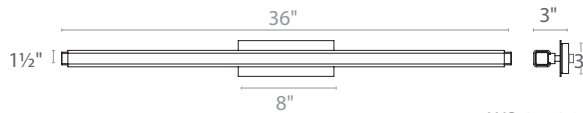

MINI VOGUE – model: WS-217

LED Bath & Interior Sconce

WS-21718

Fixture Type:

Catalog Number:

Project: _____

Location: _____

WS-21724

WS-21736

PRODUCT DESCRIPTION

From transitional to contemporary, sleek Mini Vogue vanity luminaires coordinate with popular bath hardware and metal finishes. Not just for the bath, the svelte form of the Mini Vogue LED Bath Bar can be employed in any interior environment. Available in three sizes, the small version is a seamless stretch of clear and white optical acrylic with hidden hardware. These luminaires offer powerful lumen output and excellent color rendering.

ORDER NUMBER

	Wattage	Voltage	LED Lumens	Delivered Lumens	Finish
WS-21718	18"	15.50W	1385	1150	BN <i>Brushed Nickel</i> CH <i>Chrome</i>  
WS-21724	24"	20.5W	1750	1495	
WS-21736	36"	30W	2495	2150	

Example: **WS-21724-BN**