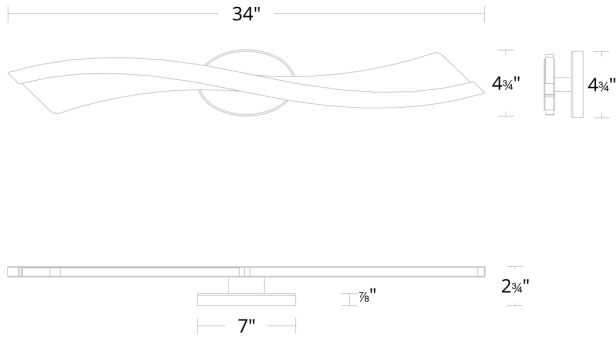

WS-46434

Project: _____

Location: _____

Fixture Type: _____

Catalog Number: _____

AVAILABLE FINISHES:

Ascot

WS-46434

PRODUCT DESCRIPTION

Formal wear. Like a fancy bow tie, this dapper vanity light is all about style. Curves of artisanal wispy glass accent its sleek frame.

FEATURES

- Driver concealed within the canopy
- Artisanal wispy glass shade. Each handcrafted piece is unique and lends itself to slight variations.

SPECIFICATIONS

Rated Life	50000 Hours
Standards	ETL, cETL,Damp Location Listed,ADA
Input	120/277V,50/60Hz
Mounting	Can be mounted on wall in all orientations
Color Temp	3000K
CRI	90
Construction	Welded steel frame with cast glass diffuser

Model & Size	Color Temp	Finish	LED Watts	LED Lumens	Delivered Lumens
WS-46434 34"	3000K	AB Aged Brass	27W	2100	1321

Example: **WS-46434-AB**

For custom requests please contact customs@modernforms.com