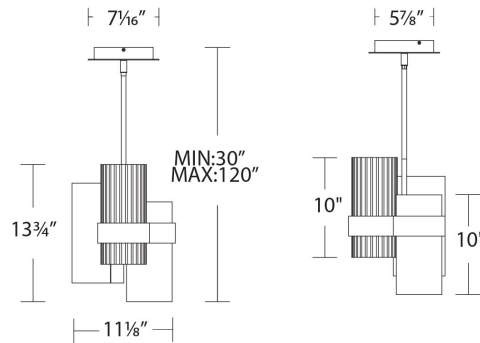

PD-71011

PD-71011

Fixture Type:

Catalog Number:

Project: _____

Location: _____

PRODUCT DESCRIPTION

Featuring a new textured finish technique developed uniquely for this family to contrast against the grooved, tempered glass cylinders of glittering beaded glass. The subtle textural juxtapositions are the details elevating this design to that without equal.

FEATURES

- Uniquely textured metal case paired with beaded glass shades
- Hang straight swivel
- Three 12" and one 6" down rods included (additional down rods available for purchase)
- Universal voltage driver (120V-277V) concealed within the canopy
- Dimming: ELV, 0-10V, TRIAC
- Rated Life: 50,000 hours
- Color Temp: 3000K
- CRI: 90

SPECIFICATIONS

Construction: Aluminum body with glass diffuser

Light Source: High output LED

Finish: Aged Brass (AB)

Standards: ETL & cETL, Damp Location listed, Title 24 Compliant

REPLACEMENT GLASS

Part#	Type	Fixture
RPL-GLA-71001	Flat Glass	PD-71011
RPL-GLA-71002	Grooved Glass	

REPLACEMENT RODS

Part#	Length	Finish
RPL-ROD-IN12	12"	AB Aged Brass
RPL-ROD-IN06	6"	

ORDER NUMBER

Model	Size	Voltage	LED Lumens	Delivered Lumens	Finish
PD-71011	11"	120-277V	1250	700	AB Aged Brass

Example: **PD-71011-AB**