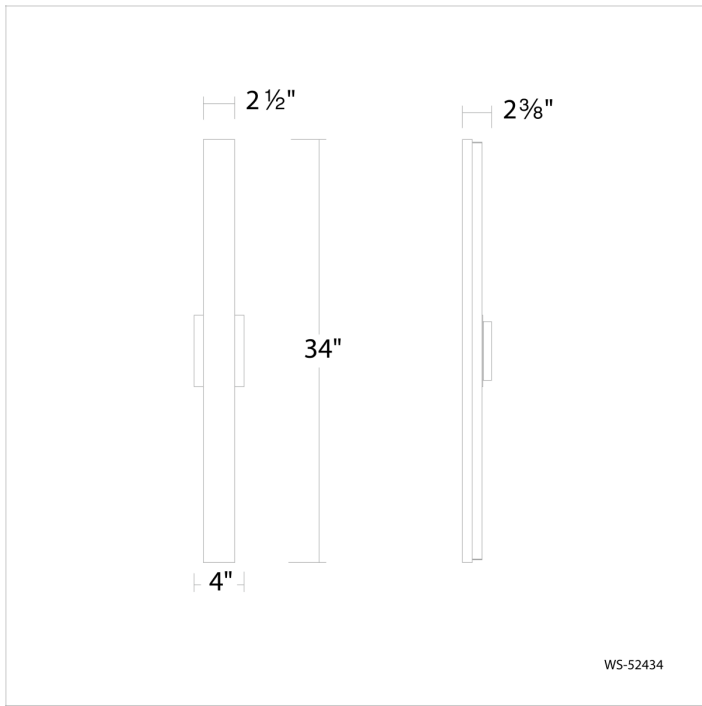

WS-52434

Project:

Location:

Fixture Type:

Catalog Number:

AVAILABLE FINISHES:

Lanza

WS-52434

PRODUCT DESCRIPTION

Streamlined and simple. An elegant bar of organic Spanish Alabaster is mounted on a rectangular plate. When lit, this slim sconce offers luxurious, softly diffused illumination.

FEATURES

- ACLED driverless technology
- First class quality Spanish alabaster
- Natural alabaster with unique veining in each crafted piece
- Conversion plate included for 4" junction box
- Trimless spackle cover available for 4" square junction box recessed in drywall thicknesses of 1/2", 5/8", 1", and 1-1/4"; accessory not included and can be ordered separately (model# MKCP-3040-WT)
- 0-10V dimming option available (special order), unit dimensions: 3.4" x 1.2" x 0.5" (model#LDS065M010AFE-LO1)

SPECIFICATIONS

Rated Life	54000 Hours
Standards	ETL, cETL,Damp Location Listed,ADA
Input	120 VAC,50/60Hz
Dimming	ELV: 100-5%,TRIAC: 100-5%
Mounting	Can be mounted on wall in all orientations
Color Temp	3000K
CRI	90
Construction	Extruded aluminum body with alabaster shade

REPLACEMENT PARTS

RPL-GLA-52434 - Alabaster

Model & Size	Color Temp	Finish	LED Watts	LED Lumens	Delivered Lumens
WS-52434 34"	3000K	AB Aged Brass	38.8W	3743	1718
	3000K	BK Black	38.8W	3743	1718

Example: **WS-52434-BK**

For custom requests please contact customs@modernforms.com