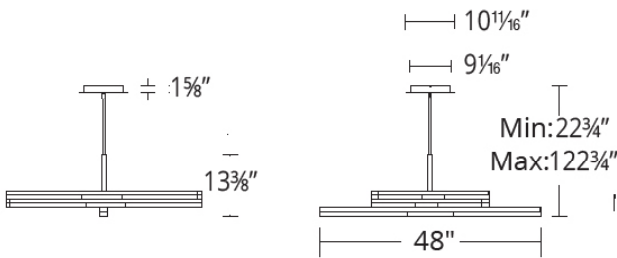

MINX Interior Pendants

MODERN FORMS

PD-81004 / PD-81006

Fixture Type:

Catalog Number:

Project: _____

Location: _____

PRODUCT DESCRIPTION

Remain among the bright stars. Illustrious reclaimed K5 crystal that has been crushed and suspended are set in rods and illuminated throughout by the LEDs discretely hidden in the middle. Perpendicularly set around a pivot point allowing for additional adjustment.

FEATURES

- Acrylic diffusers
- Articulating arms
- Universal Driver (120V-277V) concealed within the canopy
- Six 12" and two 6" downrods included for PD-81006; Three 12" and one 6" downrods included for PD-81004 (additional downrods available)
- Dimming: ELV (100% - 10%), 0-10V (100% - 5%), TRIAC (100% - 5%)
- Rated Life: 50,000 hours
- Color Temp: 3000K
- CRI: 90

ORDER NUMBER

Model	Height	Wattage	Voltage	LED Lumens	Delivered Lumens	Finish
PD-81004	3.63"	32W	120V-277V	2642	1669	AB Aged Brass
PD-81006	5.63"	45W		4135	2446	AN Aged Nickel

Example: **PD-81004-AB**

SPECIFICATIONS