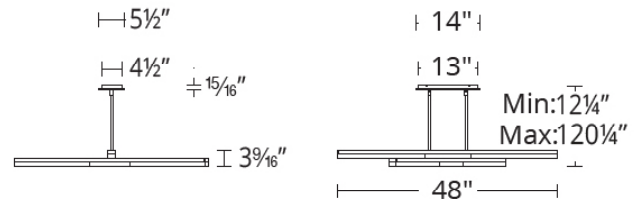

PRODUCT DESCRIPTION

Remain among the bright stars. Illustrious reclaimed K5 crystal that has been crushed and suspended are set in rods and illuminated throughout by the LEDs discretely hidden in the middle. Perpendicularly set around a pivot point allowing for additional adjustment.

FEATURES

- Acrylic diffusers
- Articulating arms
- Universal Driver (120V-277V) concealed within the canopy
- Six 12" and two 6" downrods included for PD-81006; Three 12" and one 6" downrods included for PD-81004 (additional downrods available)
- Dimming: ELV (100% - 10%), 0-10V (100% - 5%), TRIAC (100% - 5%)
- Rated Life: 50,000 hours
- Color Temp: 3000K
- CRI: 90

ORDER NUMBER

Model	Height	Wattage	Voltage	LED Lumens	Delivered Lumens	Finish
PD-81004	3.63"	32W	120V-277V	2642	1669	AB Aged Brass
PD-81006	5.63"	45W		4135	2446	AN Aged Nickel

Example: **PD-81004-AB**

SPECIFICATIONS

Construction: Steel body with K5 crystal insert acrylic

Light Source: High output LED

Finish: Aged Brass (AB), Aged Nickel (AN)

Standards: ETL & cETL, Damp Location listed, Title 24 Compliant

modernforms.com
Phone (800) 526.2588
Fax (800) 526.2585

Headquarters/Eastern Distribution Center
44 Harbor Park Drive
Port Washington, NY 11050

Central Distribution Center
1600 Distribution Ct
Lithia Springs, GA 30122

Western Distribution Center
1750 Archibald Avenue
Ontario, CA 91760