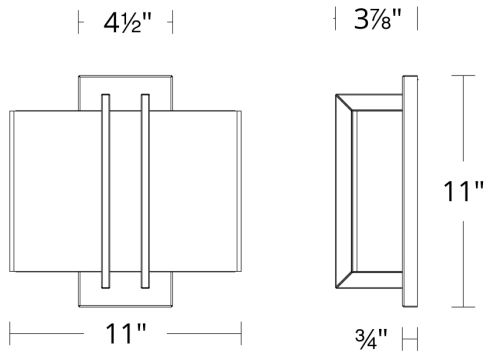

**REPLACEMENT PARTS**

- RPL-SHA-26111 - Fabric Shade
- RPL-DIF-26111 - Diffuser

WS-26111

Model & Size	Color Temp	Finish	LED Watts	LED Lumens	Delivered Lumens
WS-26111 11"	2700K	AB Aged Brass	15.8W	1000	597
	2700K	BN Brushed Nickel	15.8W	1000	597
	3000K	AB Aged Brass	15.8W	1000	679
	3000K	BN Brushed Nickel	15.8W	1000	679
	3500K	AB Aged Brass	15.8W	1000	651
	3500K	BN Brushed Nickel	15.8W	1000	651