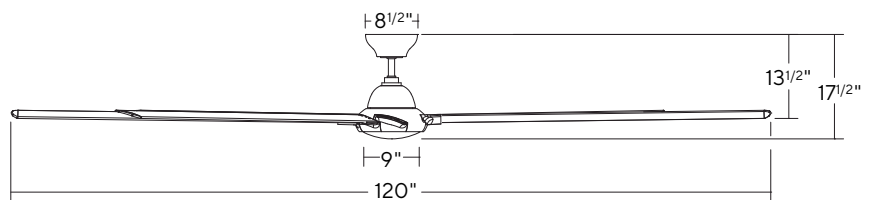

FR-W1805-120L-TT
Titanium Silver

*Shown with included
luminaire cover