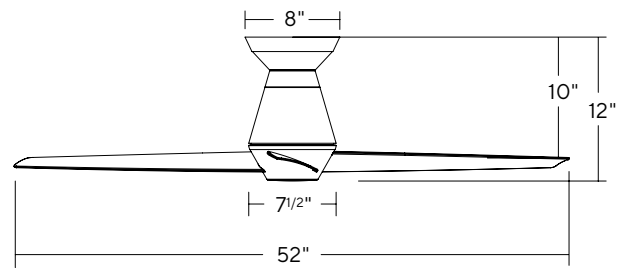

FH-W2003-52L-MB
Matte Black

*Shown with included luminaire cover