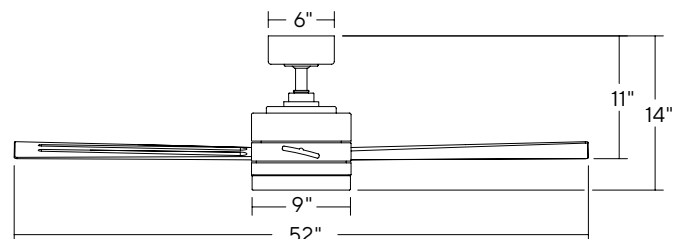

*Shown with included
luminaire cover

52" Wynd

ENERGY GUIDE

Standard	High Speed	Weighted Average
Electricity	35 W	21 W
Airflow	6270 CFM	4286 CFM
Energy Costs*	-	$6/yr
Efficiency	209 CFM/W	207 CFM/W

* Estimated annual energy cost based on $0.12 per kWh and 6.4 hours use per day.