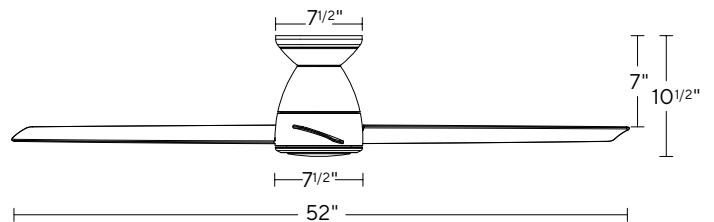

52" Tip-Top

ENERGY GUIDE

Standard	High Speed	Weighted Average
Electricity	19 W	16 W
Airflow	5187 CFM	3491 CFM
Energy Costs*	-	$4/yr
Efficiency	276 CFM/W	223 CFM/W

* Estimated annual energy cost based on $0.12 per kWh and 6.4 hours use per day.