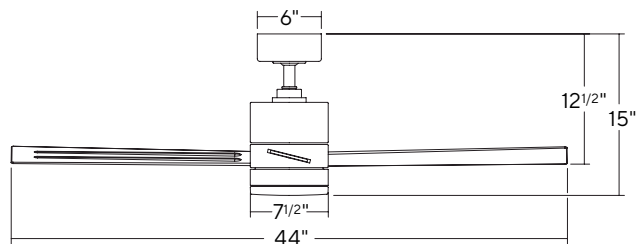

*Shown with included luminaire cover

44" Axis

ENERGY GUIDE

Standard	High Speed	Weighted Average
Electricity	16 W	14 W
Airflow	3950 CFM	2389 CFM
Energy Costs*	-	$4/yr
Efficiency	245 CFM/W	67 CFM/W

* Estimated annual energy cost based on $0.12 per kWh and 6.4 hours use per day.