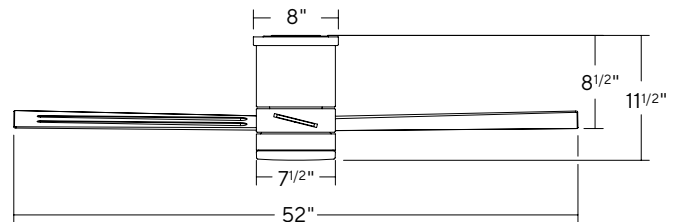

*Shown with included luminaire cover

52" Axis Flush

ENERGY GUIDE

Standard	High Speed	Weighted Average
Electricity	30 W	22 W
Airflow	5187 CFM	3588 CFM
Energy Costs*	-	$6/yr
Efficiency	163 CFM/W	133 CFM/W

* Estimated annual energy cost based on $0.12 per kWh and 6.4 hours use per day.