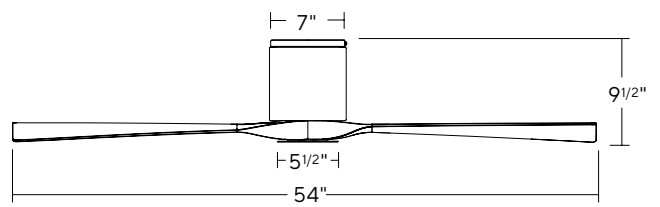

FH-W1811-5-MB
Matte Black