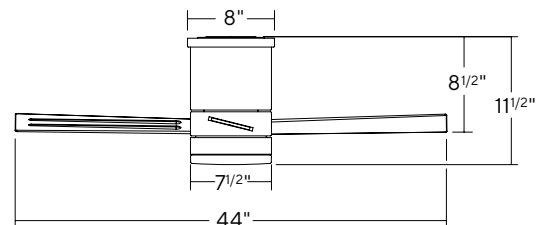

*Shown with included luminaire cover

44" Axis Flush

ENERGY GUIDE

Standard	High Speed	Weighted Average
Electricity	17 W	14 W
Airflow	3811 CFM	2321 CFM
Energy Costs*	-	$4/yr
Efficiency	219 CFM/W	47 CFM/W

* Estimated annual energy cost based on $0.12 per kWh and 6.4 hours use per day.