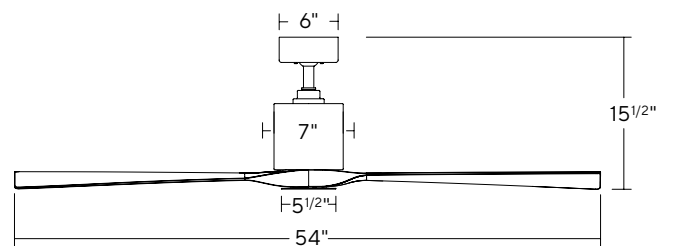

FR-W1811-54-MB/DK
Matte Black/Distressed Koa