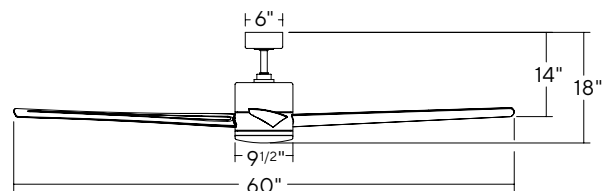

*Shown with included luminaire cover

60" Windflower

ENERGY GUIDE

Standard	High Speed	Weighted Average
Electricity	44 W	30 W
Airflow	8458 CFM	5492 CFM
Energy Costs*	-	$9/yr
Efficiency	190 CFM/W	181 CFM/W

* Estimated annual energy cost based on $0.12 per kWh and 6.4 hours use per day.