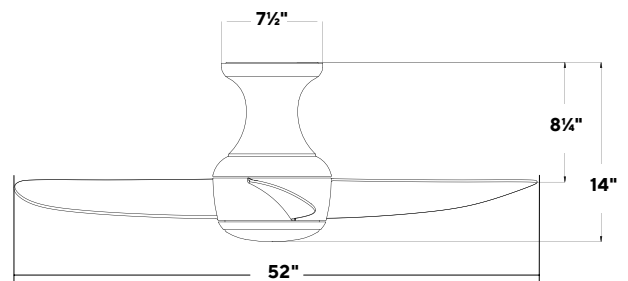

52" Corona

ENERGY GUIDE

Standard	High Speed	Weighted Average
Electricity	29 W	20 W
Airflow	5548 CFM	3537 CFM
Energy Costs*	-	$6/yr
Efficiency	174 CFM/W	164 CFM/W

* Estimated annual energy cost based on $0.12 per kWh and 6.4 hours use per day.