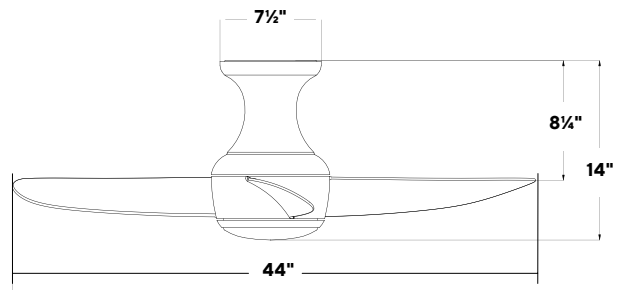

44" Corona

ENERGY GUIDE

Standard	High Speed	Weighted Average
Electricity	29 W	21 W
Airflow	4543 CFM	2790 CFM
Energy Costs*	-	$6/yr
Efficiency	134 CFM/W	124 CFM/W

* Estimated annual energy cost based on $0.12 per kWh and 6.4 hours use per day.