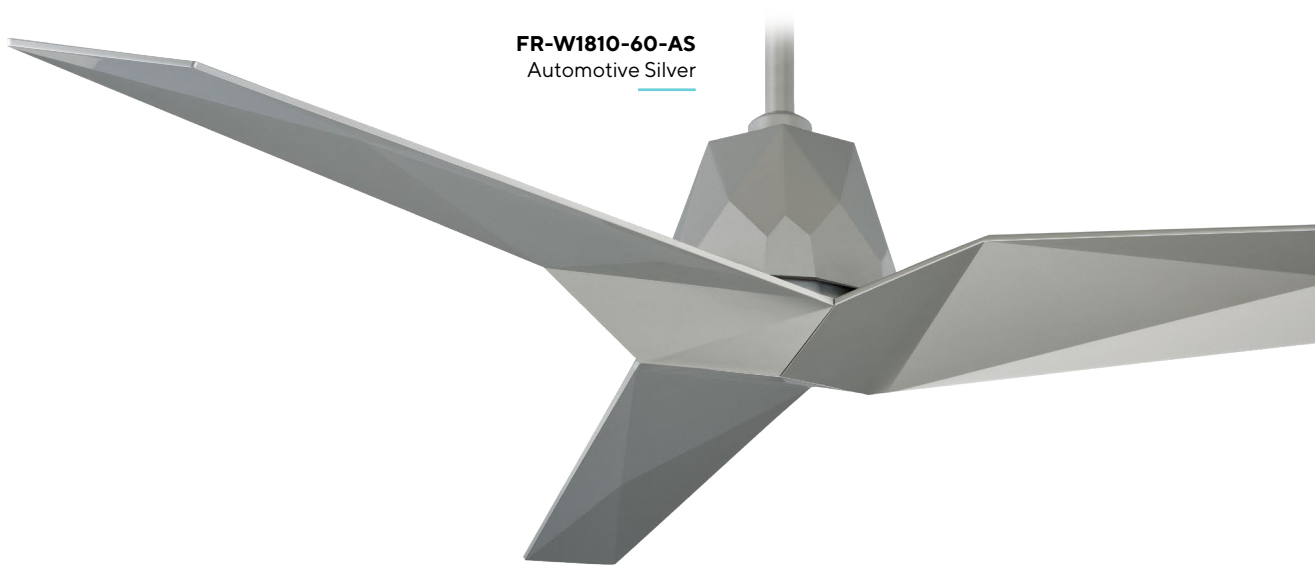

FR-W1810-60-AS
Automotive Silver

60" Vortex

ENERGY GUIDE

	High Speed	Weighted Average
Standard		
Electricity	21 W	13 W
Airflow	7663 CFM	5207 CFM
Energy Costs*	-	$4/yr
Efficiency	363 CFM/W	404 CFM/W

* Estimated annual energy cost based on $0.12 per kWh and 6.4 hours use per day.