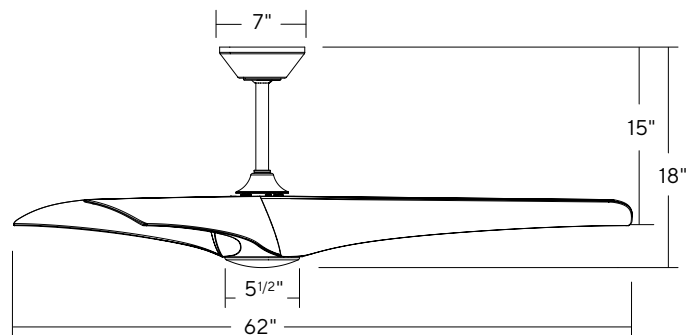

62" Zephyr

ENERGY GUIDE

Standard	High Speed	Weighted Average
Electricity	30 W	22 W
Airflow	6272 CFM	4263 CFM
Energy Costs*	-	$6/yr
Efficiency	197 CFM/W	197 CFM/W

* Estimated annual energy cost based on $0.12 per kWh and 6.4 hours use per day.