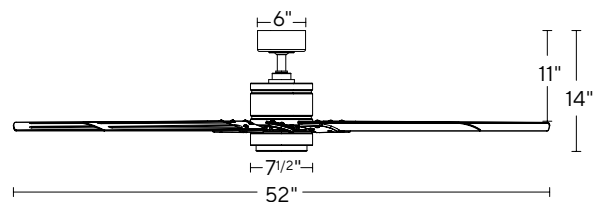

52" Renegade

ENERGY GUIDE

Standard	High Speed	Weighted Average
Electricity	32.5 W	23 W
Airflow	7445 CFM	4680 CFM
Energy Costs*	-	$6/yr
Efficiency	219 CFM/W	203 CFM/W

* Estimated annual energy cost based on $0.12 per kWh and 6.4 hours use per day.