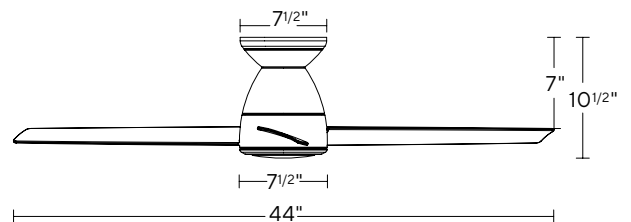

44" Tip-Top

ENERGY GUIDE

Standard	High Speed	Weighted Average
Electricity	16 W	13 W
Airflow	4313 CFM	2798 CFM
Energy Costs*	-	$4/yr
Efficiency	290 CFM/W	211 CFM/W

* Estimated annual energy cost based on $0.12 per kWh and 6.4 hours use per day.