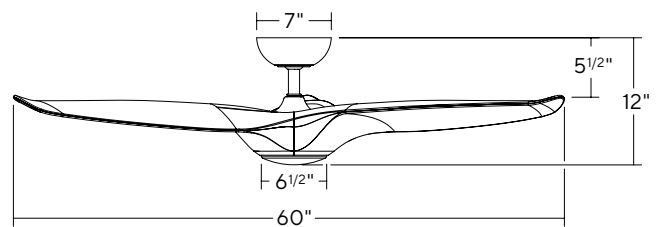

FR-W1813-60L-GB
Gloss Black