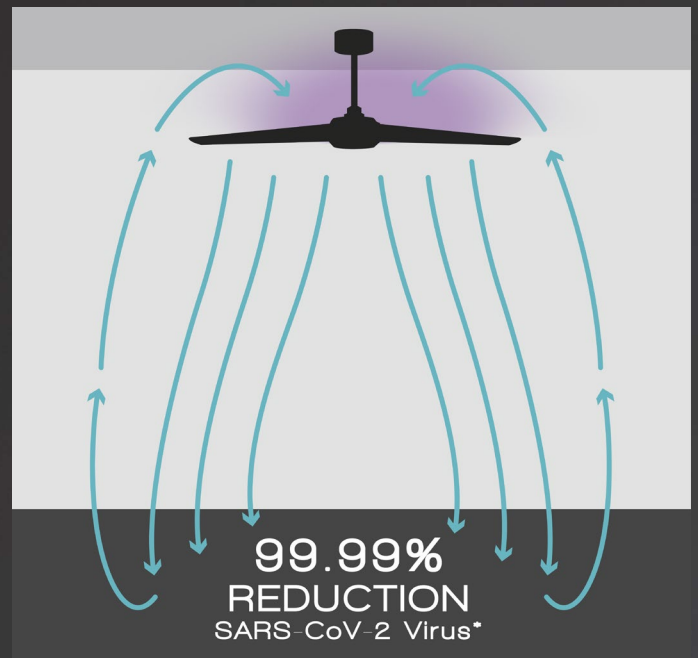

ULTRA SMART FAN

Groundbreaking ULTRA. A Smart Fan integrating UV-C radiating LED technology.

Using a patent-pending system, which combines a UV-C radiating LED module with an air-circulating fan, the Ultra Smart Fan can decrease the SARS-CoV-2 virus in breathable air spaces.

The Ultra Smart Fan circulates air through the upper room. Air passes above the UV-C Module, which acts to reduce the Sars-CoV-2 virus in breathable air space.*

Visit page 142 for product information

*Third-party lab testing showed a 99.99% (4 log) reduction of the active SARS-CoV-2 virus in the breathable air after 30 minutes of operation of the Ultra Smart Fan, with UV-C module enabled and fan operating in the standard forward rotation at the highest speed setting, in a closed 8'x8'x10' test room (approximately 72°F and 48% relative humidity), where the ULTRA Smart Fan was mounted on a 10-inch downrod with a total suspended height of 16 inches from the ceiling. Modern Forms makes no claims that its products can cure, treat or prevent any conditions, including COVID-19 or other conditions. Always consult your healthcare provider with any health-related questions.