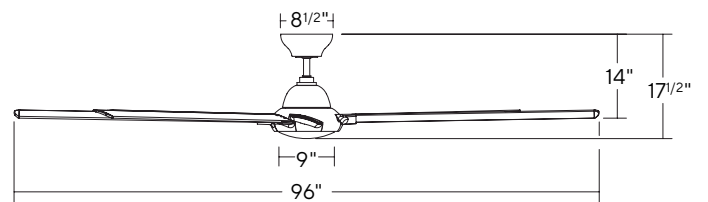

96" Hydra

ENERGY GUIDE

Standard	High Speed	Weighted Average
Electricity	45 W	26 W
Airflow	12950 CFM	9125 CFM
Energy Costs*	-	$39/yr
Efficiency	288 CFM/W	351 CFM/W

* Estimated annual energy cost based on $0.12 per kWh and 6.4 hours use per day.