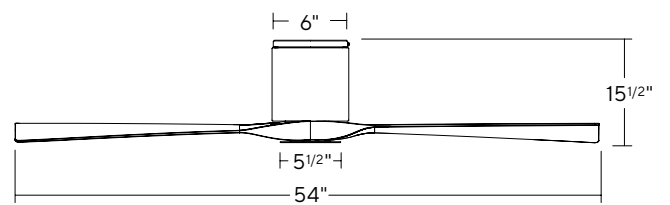

FH-W1811-54-MB/DK
Matte Black/Distressed Koa

*Shown with optional luminaire