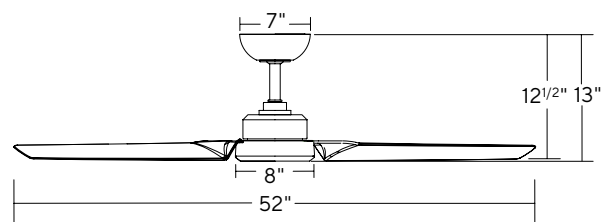

52" Roboto

ENERGY GUIDE

Standard	High Speed	Weighted Average
Electricity	37.5 W	28 W
Airflow	6026 CFM	4047 CFM
Energy Costs*	-	$7/yr
Efficiency	160 CFM/W	163 CFM/W

* Estimated annual energy cost based on $0.12 per kWh and 6.4 hours use per day.