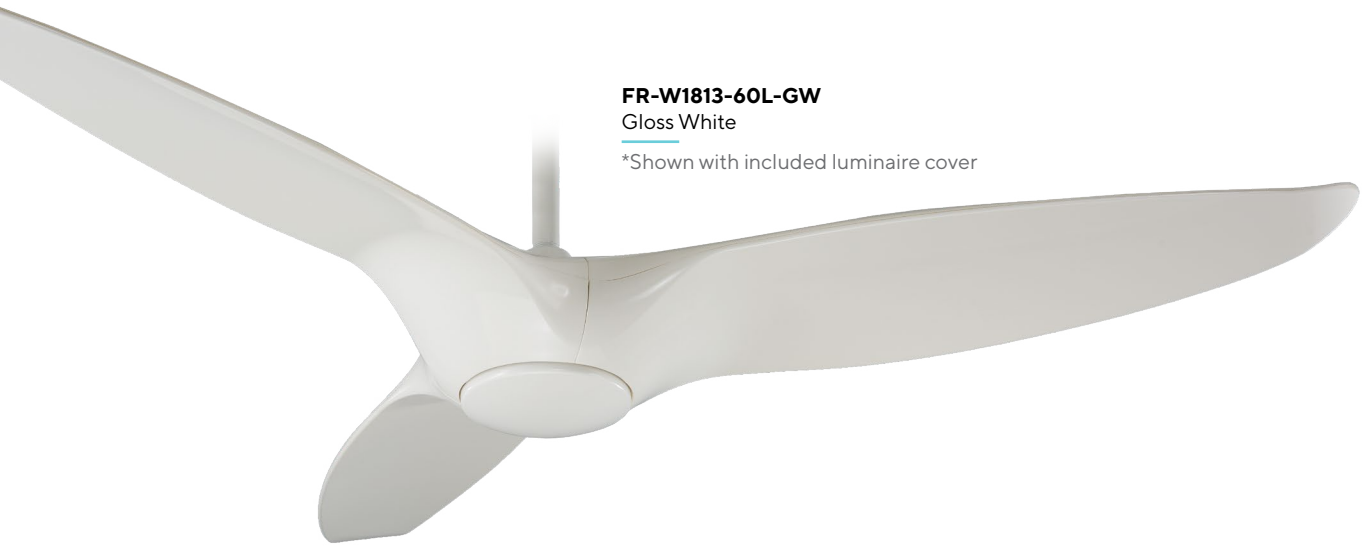

FR-W1813-60L-GW
Gloss White

*Shown with included luminaire cover