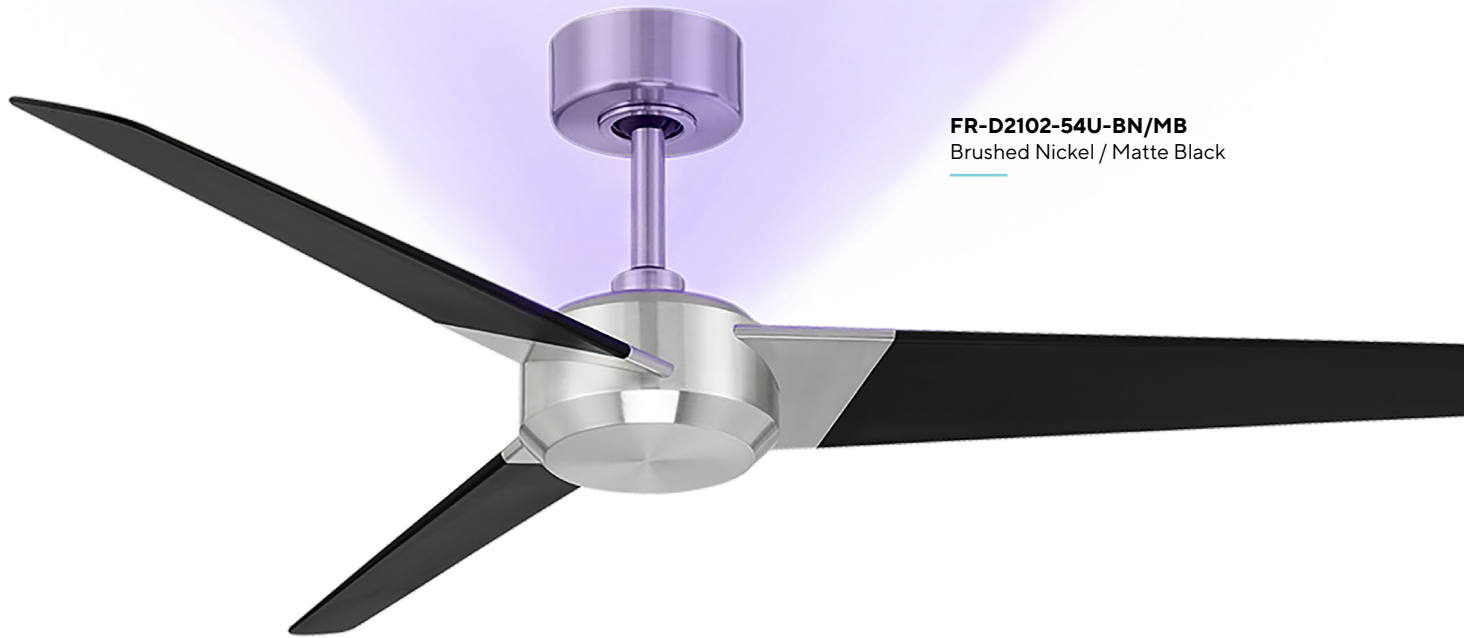

FR-D2102-54U-BN/MB
Brushed Nickel / Matte Black