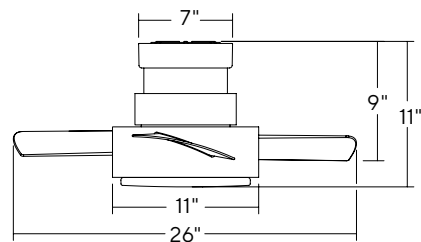

26" Vox

ENERGY GUIDE

Standard	High Speed	Weighted Average
Electricity	17 W	15 W
Airflow	2715 CFM	1624 CFM
Energy Costs*	-	$15/yr
Efficiency	159 CFM/W	110 CFM/W

* Estimated annual energy cost based on $0.12 per kWh and 6.4 hours use per day.