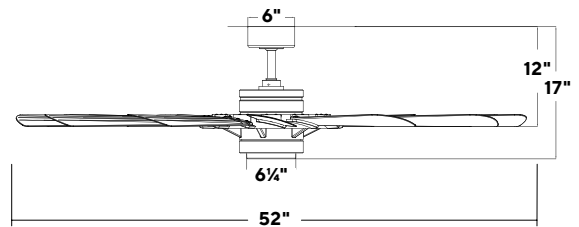

FR-W2201-65L-MB/BW
Matte Black/Barnwood