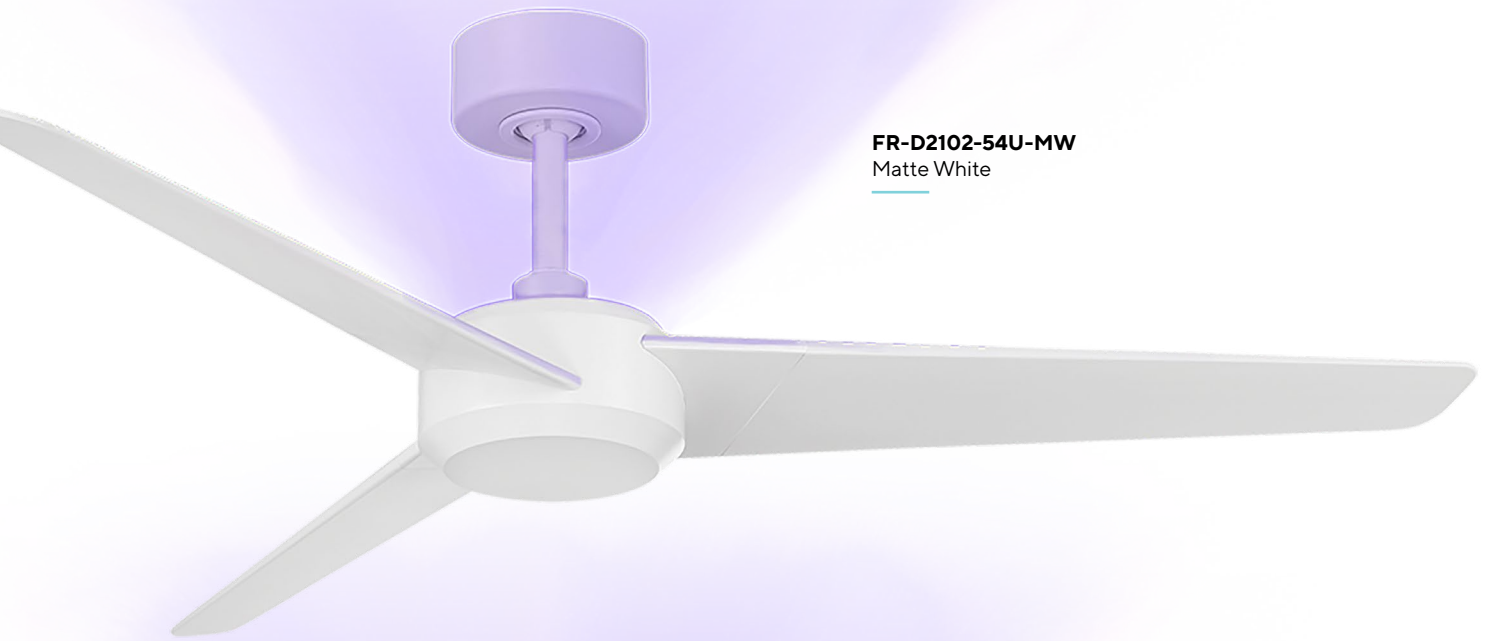

FR-D2102-54U-MW
Matte White