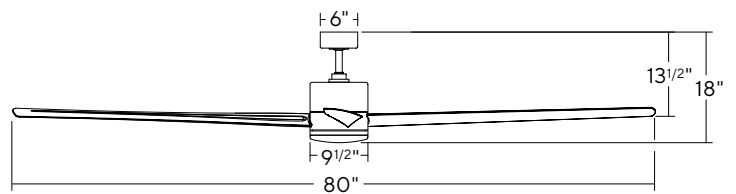

80" Windflower

ENERGY GUIDE

Standard	High Speed	Weighted Average
Electricity	38 W	27 W
Airflow	10648 CFM	7318 CFM
Energy Costs*	-	$8/yr
Efficiency	278 CFM/W	269 CFM/W

* Estimated annual energy cost based on $0.12 per kWh and 6.4 hours use per day.