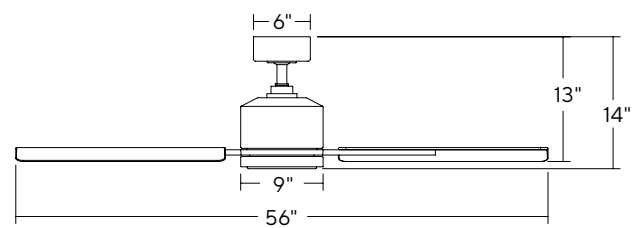

FR-W1806-56L-OB/DW

Oil Rubbed Bronze/Dark Walnut

*Shown with included luminaire cover