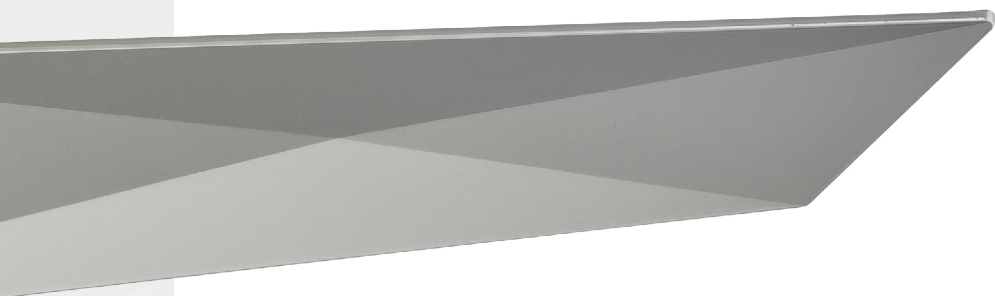

PATENT PENDING

Vortex 60"

60 inch: FR-W1810-60

Shown: **FR-W1810-60-AS**

Finish	Housing	Blade
AS	Automotive Silver	Automotive Silver
GB	Gloss Black	Gloss Black
GW	Gloss White	Gloss White

SPECIFICATIONS

60" Vortex