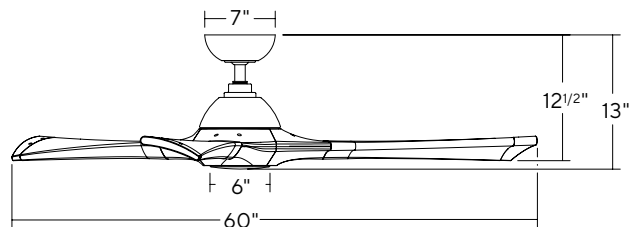

*Shown with included luminaire cover

60" Woody

ENERGY GUIDE

Standard	High Speed	Weighted Average
Electricity	32 W	13 W
Airflow	7306 CFM	5612 CFM
Energy Costs*	-	$5/yr
Efficiency	276 CFM/W	228 CFM/W

* Estimated annual energy cost based on $0.12 per kWh and 6.4 hours use per day.