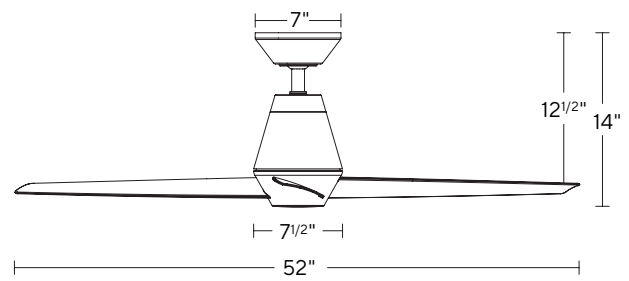

FR-W2003-52L-MB
Matte Black