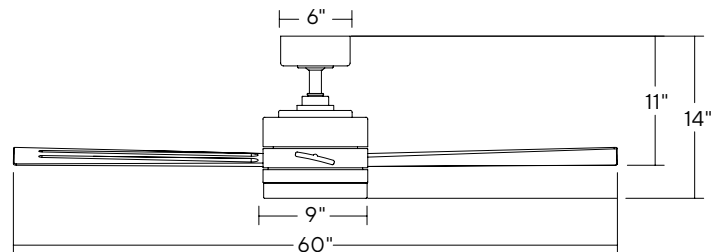

*Shown with included luminaire cover