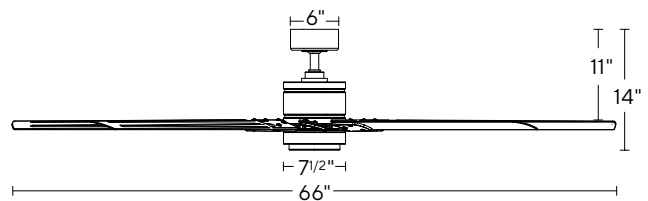

66" Renegade

ENERGY GUIDE

Standard	High Speed	Weighted Average
Electricity	38 W	27 W
Airflow	10146 CFM	7069 CFM
Energy Costs*	-	$8/yr
Efficiency	259 CFM/W	261 CFM/W

* Estimated annual energy cost based on $0.12 per kWh and 6.4 hours use per day.