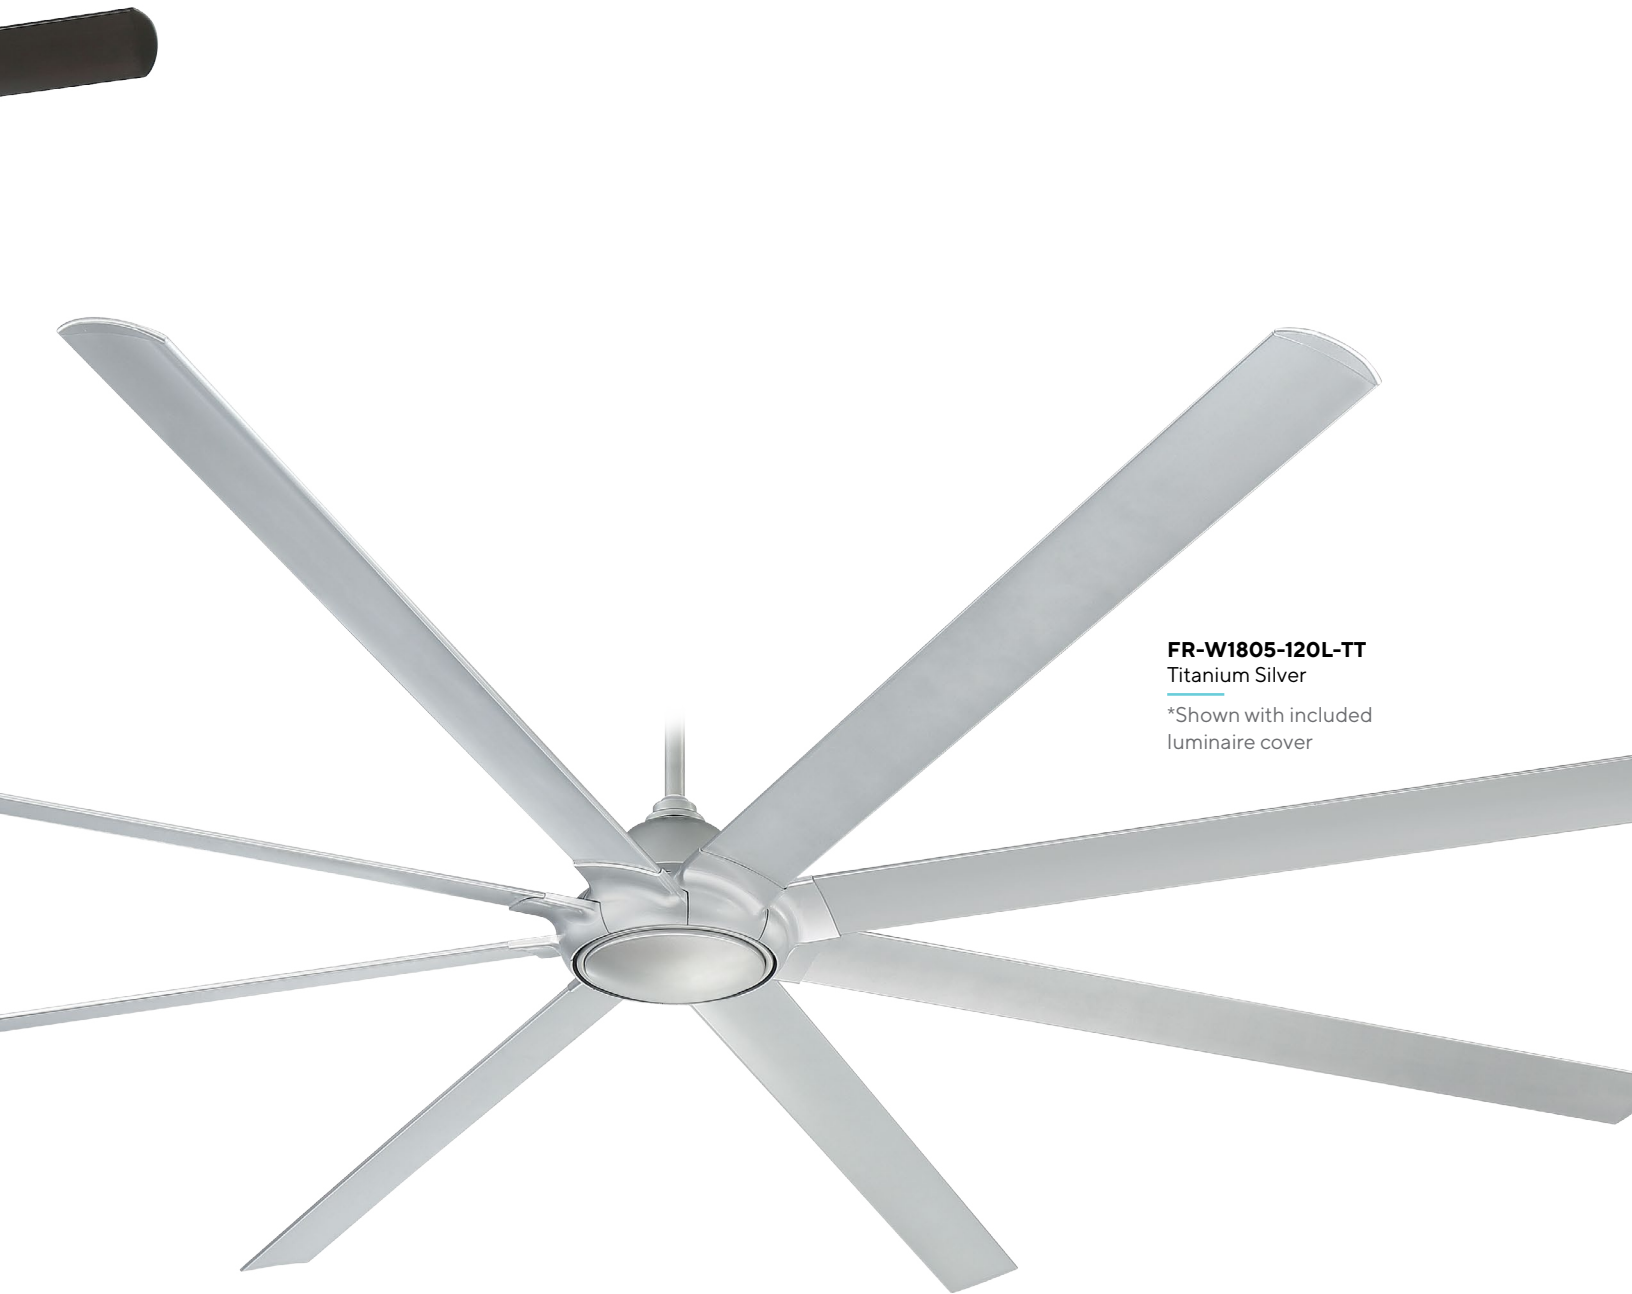

FR-W1805-120L-TT
Titanium Silver

*Shown with included
luminaire cover