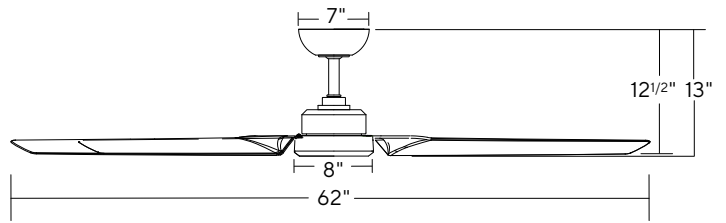

62" Roboto

ENERGY GUIDE

Standard	High Speed	Weighted Average
Electricity	39 W	25 W
Airflow	7757 CFM	5612 CFM
Energy Costs*	-	$7/yr
Efficiency	220 CFM/W	220 CFM/W

* Estimated annual energy cost based on $0.12 per kWh and 6.4 hours use per day.