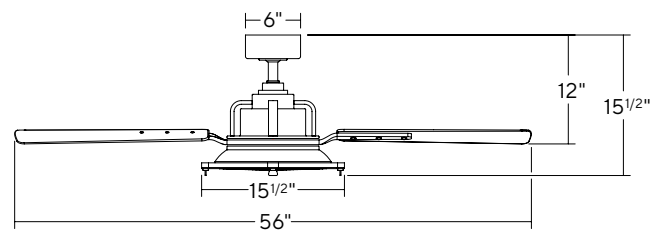

FR-W1818-56L-OB/DW
Oil Rubbed Bronze/Dark Walnut