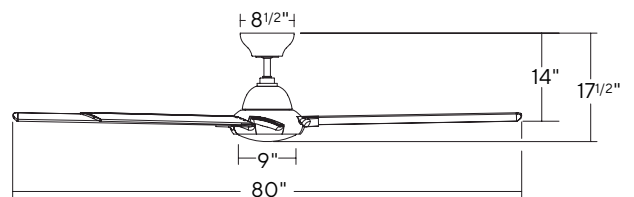

*Shown with included luminaire cover

80" Hydra

ENERGY GUIDE

Standard	High Speed	Weighted Average
Electricity	42 W	29 W
Airflow	11308 CFM	7388 CFM
Energy Costs*	-	$9/yr
Efficiency	271 CFM/W	253 CFM/W

* Estimated annual energy cost based on $0.12 per kWh and 6.4 hours use per day.