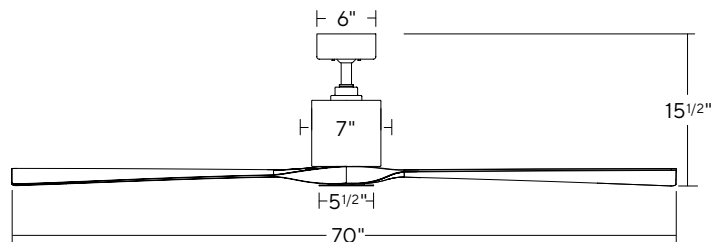

70" Aviator 5

ENERGY GUIDE

Standard	High Speed	Weighted Average
Electricity	40 W	28 W
Airflow	11624 CFM	8431 CFM
Energy Costs*	-	$8/yr
Efficiency	337 CFM/W	306 CFM/W

* Estimated annual energy cost based on $0.12 per kWh and 6.4 hours use per day.