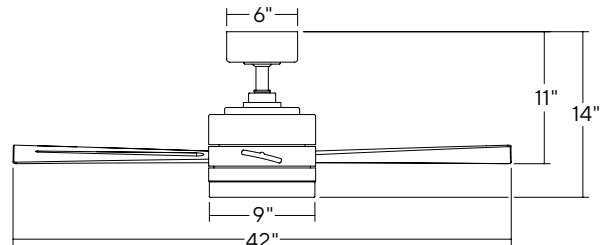

42" Wynd

ENERGY GUIDE

Standard	High Speed	Weighted Average
Electricity	27 W	20 W
Airflow	4981 CFM	3199 CFM
Energy Costs*	-	$6/yr
Efficiency	182 CFM/W	158 CFM/W

* Estimated annual energy cost based on $0.12 per kWh and 6.4 hours use per day.