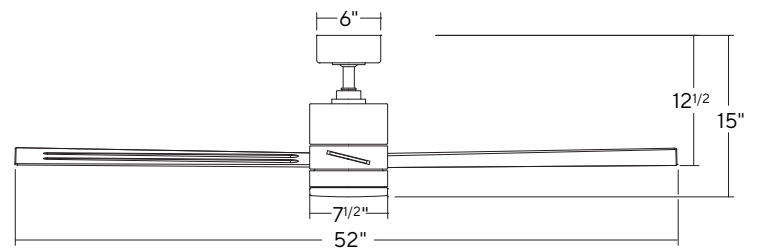

*Shown with included luminaire cover

52" Axis

ENERGY GUIDE

Standard	High Speed	Weighted Average
Electricity	29 W	21 W
Airflow	5695 CFM	3898 CFM
Energy Costs*	-	$6/yr
Efficiency	198 CFM/W	185 CFM/W

* Estimated annual energy cost based on $0.12 per kWh and 6.4 hours use per day.