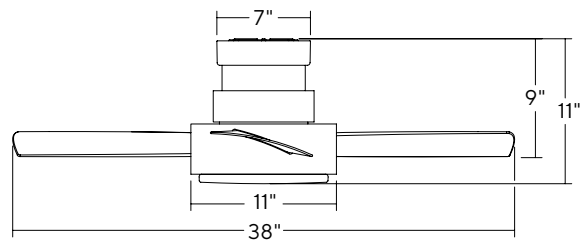

38" Vox

ENERGY GUIDE

Standard	High Speed	Weighted Average
Electricity	40 W	28 W
Airflow	5327 CFM	3377 CFM
Energy Costs*	-	$8/yr
Efficiency	133 CFM/W	121 CFM/W

* Estimated annual energy cost based on $0.12 per kWh and 6.4 hours use per day.