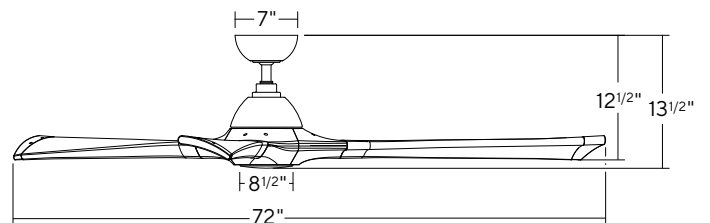

* Estimated annual energy cost based on \$0.12 per kWh and 6.4 hours use per day.

PATENT PENDING

Aviator Flush 54"

Shown: **FH-W1811-54-MB/DK**

54 inch: **FH-W1811-54**

OPTIONAL LUMINAIRE (Sold Separately)