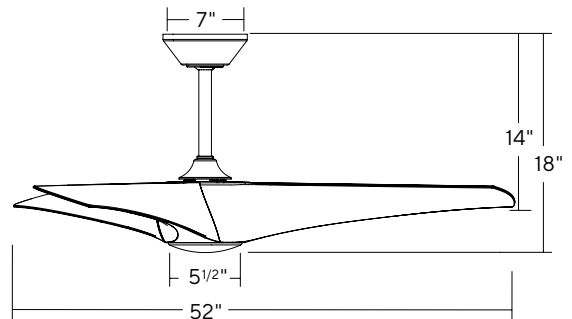

SPECIFICATIONS

52" & 62" Zephyr

Blade:	17° Pitch, 52" or 62" Sweep, ABS
Downrod:	0.75"ID x 8" and 4.5"H Included
Mounting Slope:	Up to 30° standard, 45° (optional)
Lead Wire:	80"
Hanging Weight:	17 / 19 lbs
Total Power:	49.5 W
Lumens:	1600
LED Power:	19.5 W
CRI:	90
Color Temperature:	3000K standard, 2700K/3500K (optional)*
LED Rated Life:	50,000hr

F-WCBT-WT
 Order separately
 6 speeds
 Dims light to 1%
 ON/OFF/REVERSE

FR-W2006-52L-MB
Matte Black

FR-W2006-52L-MW
Matte White

*Shown with included luminaire cover

52" Zephyr

ENERGY GUIDE

Standard	High Speed	Weighted Average
Electricity	30 W	21 W
Airflow	4655 CFM	2975 CFM
Energy Costs*	-	\$6/yr
Efficiency	141 CFM/W	141 CFM/W

* Estimated annual energy cost based on \$0.12 per kWh and 6.4 hours use per day.
*Tested with 0.75"ID x 8" rod

FR-W2006-62L-GH/WW
Graphite/Weathered Wood

62" Zephyr

ENERGY GUIDE

Standard	High Speed	Weighted Average
Electricity	30 W	22 W
Airflow	6272 CFM	4263 CFM
Energy Costs*	-	\$6/yr
Efficiency	197 CFM/W	197 CFM/W