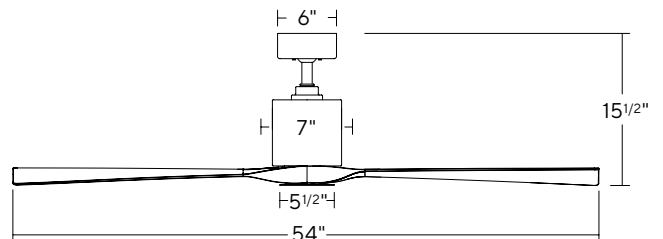

*Shown with optional luminaire

54" Aviator 5

ENERGY GUIDE

Standard	High Speed	Weighted Average
Electricity	36 W	24 W
Airflow	8418 CFM	5638 CFM
Energy Costs*	-	$7/yr
Efficiency	238 CFM/W	368 CFM/W

* Estimated annual energy cost based on $0.12 per kWh and 6.4 hours use per day.