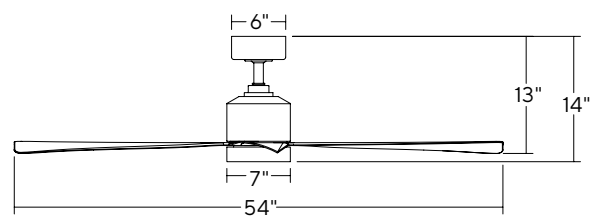

*Shown with included luminaire cover