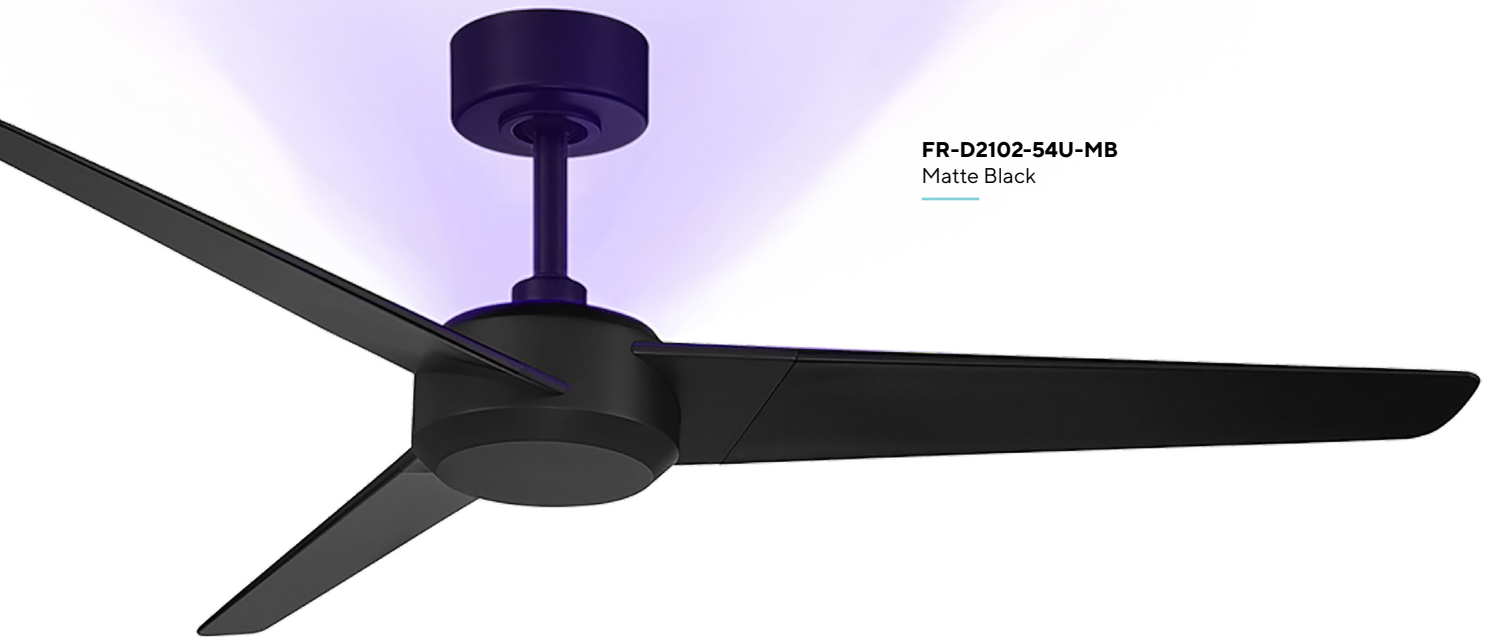

FR-D2102-54U-MB
Matte Black

54" Ultra Smart Fan

ENERGY GUIDE

Standard	High Speed	Weighted Average
Electricity	26 W	20 W
Airflow	5172 CFM	3278 CFM
Energy Costs*	-	$5/yr
Efficiency	169 CFM/W	168 CFM/W

* Estimated annual energy cost based on $0.12 per kWh and 6.4 hours use per day.