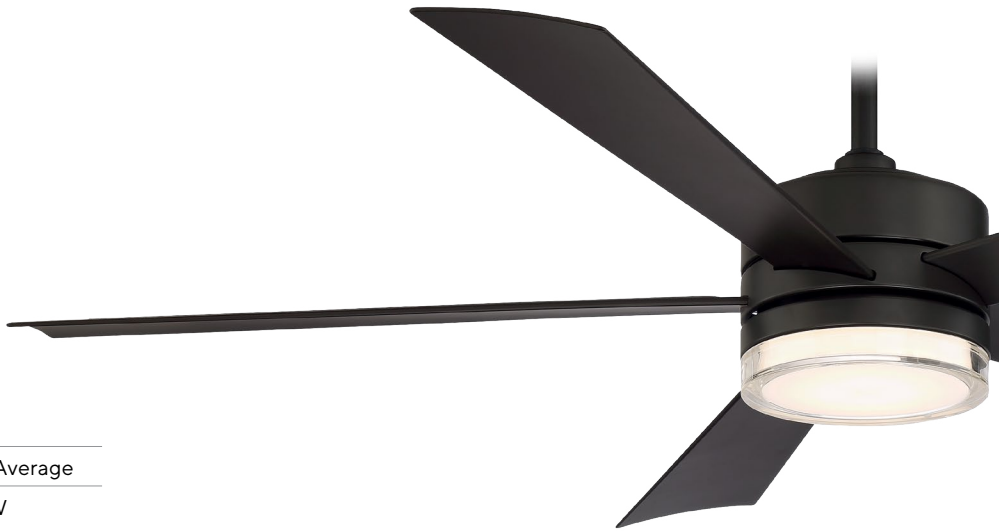

* Estimated annual energy cost based on \$0.12 per kWh and 6.4 hours use per day.

FR-W1801-60L-MW
Matte White

FR-W1801-60L-GH/WG
Graphite/Weathered Gray

60" Wynd

ENERGY GUIDE

Standard	High Speed	Weighted Average
Electricity	52 W	27 W
Airflow	7516 CFM	5320 CFM
Energy Costs*	-	\$7/yr
Efficiency	184 CFM/W	199 CFM/W