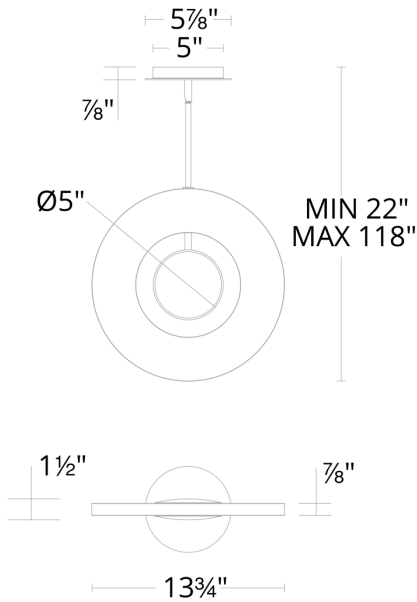

FEATURES

- Driver concealed within the canopy
- Artisan crafted reclaimed crystal shade
- Three 12" and one 6" down rods included (additional sold separately)
- Hang straight swivel
- Spin-on round canopy with minimal hardware

SPECIFICATIONS

| | |
|--------------|---|
| Rated Life | 50000 Hours |
| Standards | ETL, cETL,Damp Location Listed,Title 24 JA8: 2019 Compliant |
| Input | 120/277V |
| Dimming | TRIAC: 100-10% |
| Color Temp | 3000K |
| CRI | 90 |
| Construction | Metal spun body with decorative acrylic and PC diffuser |

REPLACEMENT PARTS

- RPL-RODIN06-886-AB - 6IN ROD
- RPL-RODIN12-886-AB - 12IN ROD

PD-62114

| Model & Size | Color Temp | Finish | LED Watts | LED Lumens | Delivered Lumens |
|--------------|------------|---------------|-----------|------------|------------------|
| PD-62114 14" | 3000K | AB Aged Brass | 9.1W | 500 | 377 |