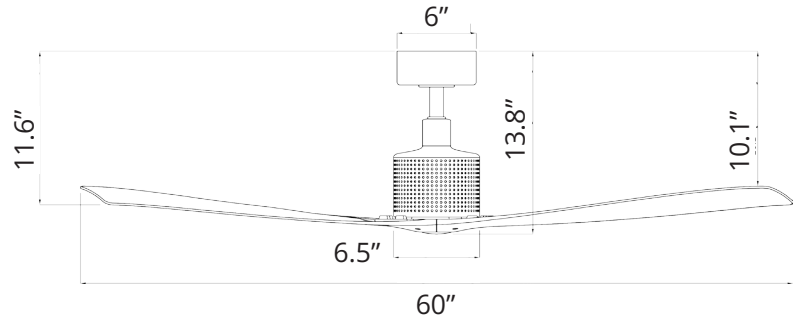

SPINSTER

FR-W2404-60L

60" Ceiling Fan

MODERN FORMS SMART FANS

PRODUCT DESCRIPTION

Introduce sleek sophistication to your home with the Skylark Smart Fan. Spectacular new finishes of soft brass and brushed nickel are unveiled in our Modern Forms Smart Fan collection. The three smartly designed blades circulate air with an agile yet robust gracefulness, bringing incomparable comfort and illumination with an integrated LED luminaire, throughout your space. The convenient, 6-speed set-up can be controlled locally using the included Bluetooth remote control or remotely using the Modern Forms app.

FEATURES

- 6 fan speeds through both Summer and Winter Modes
- Silent DC motor
- LED luminaire and cover included
- Includes remote control
- Optional wall control sold separately
- Compatible with Modern Forms app

AIRFLOW/ENERGY EFFICIENCY

Weighted-Average/High Airflow CFM:	4121/6258
Weighted-Average/High Energy Use (W):	17/23
Estimated Yearly Energy Cost ($):	5
Weighted-Average/High Efficiency (CFM/W):	243
Max RPM:	141

ORDER NUMBER

Model	Housing	Blade
FR-W2204-60L	MB Matte Black	MB Matte Black
	MB Matte Black	MB Matte White
	SB Soft Brass	MB Matte Black

Example: FR-W2204-60L-MB

- *Results may vary based on application and surroundings.
- *This fan comes uni-pack - blade select options are not available.
- *Soft Brass is not intended for coastal environments.

SPECIFICATIONS

Construction:	Aluminum, Steel, ABS
Blade:	16° Pitch, 60" sweep
Downrod:	.75W x 6H included
Mounting Slope:	Up to 30°
Wire:	80"
Hanging Weight:	17 lbs.
Total Power:	30W
Standards:	UL/cUL Wet Location listed, Title 24 JA8-2016 Compliant, Title 20, Energy Star
Motor Type:	120 x D-25 sensorless DC motor

WIRELESS PERFORMANCE

Wi-Fi Range:	Up to 150 ft*
Bluetooth Range:	Up to 150 ft*

LUMINAIRE PERFORMANCE

Light Source:	LED
Light Wattage:	7W
Lumens/ Delivered Lumens:	521/328
Dimming:	Integrated
CRI:	90
Color Temperature:	3000K
Rated Life:	50,000 hours

The Modern Forms app synchronizes seamlessly with smart home devices you already own

modernforms.com
Phone (800) 526.2588
Fax (800) 526.2585

Headquarters/Eastern Distribution Center
44 Harbor Park Drive
Port Washington, NY 11050

Central Distribution Center
1600 Distribution Ct
Lithia Springs, GA 30122

Western Distribution Center
1750 Archibald Avenue
Ontario, CA 91760