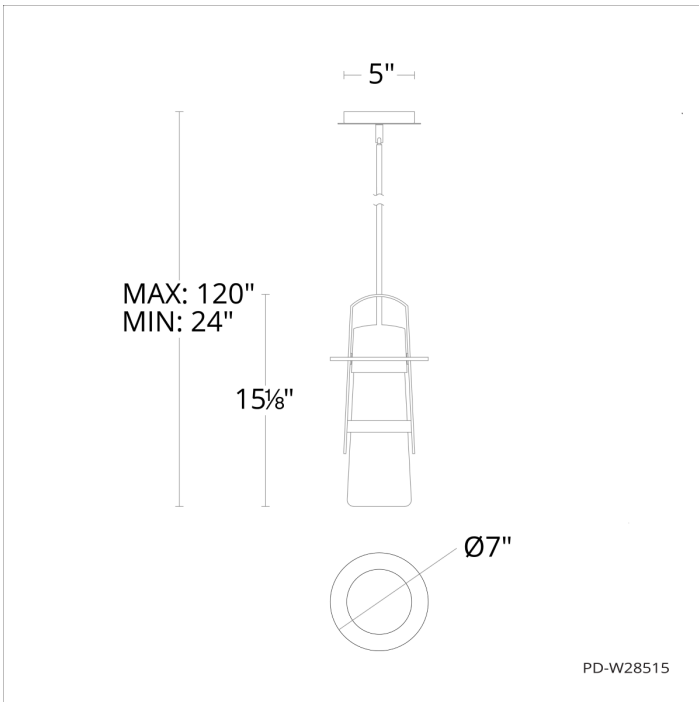

**SPECIFICATIONS**

Rated Life	54000 Hours
Standards	ETL, cETL, Wet Location Listed, IP65, Title 24 JA8: 2019 Compliant
Input	120V, 50/60Hz
Dimming	ELV: 100-5%, TRIAC: 100-5%
Color Temp	3000K
CRI	90
Construction	"Aluminum hardware, Clear hammered mouth-blown glass"

Model & Size	Color Temp	Finish	LED Watts	LED Lumens	Delivered Lumens
PD-W28515 15"	3000K	BK Black ORB Oil Rubbed Bronze	12.5W	495	431

Example: **PD-W28515-ORB**

For custom requests please contact [customs@modernforms.com](mailto:customs@modernforms.com)