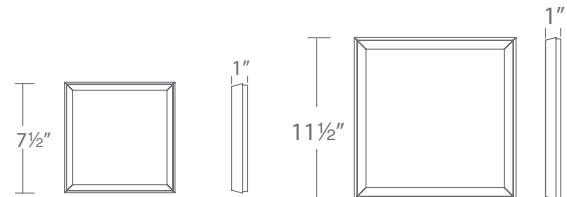

FM-4411

Fixture Type:

Catalog Number:

Project: _____

Location: _____

FM-4407