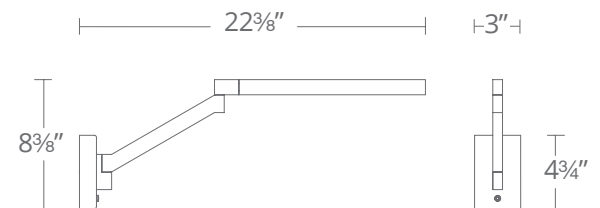

BEAM Task

BL-20922

MODERN FORMS

Fixture Type:

Catalog Number:

Project: _____

Location: _____

PRODUCT DESCRIPTION

FEATURES

- Head with 350° rotation
- Wall arm with 180° adjustability
- Adjustable arms for customization
- Driver (120-240V) within canopy
- Rated Life: 50,000 hours
- Color temp: 3000K
- CRI: 90

SPECIFICATIONS

Construction: Aluminum

Light Source: High output LED

Dimming: Built-in dimmer

Finish: Black, White, Titanium

Standards: ETL & cETL Damp

Location listed

ORDER NUMBER

Model	Width	Wattage	Voltage	LED Lumens	Delivered Lumens	Finish
BL-20922	22"	8W	120-240V	530	373	BK <i>Black</i> WT <i>White</i> TT <i>Titanium</i>