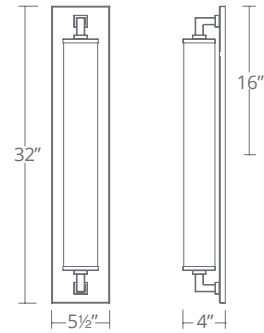

Fixture Type: _____

Catalog Number: _____

Project: _____

Location: _____