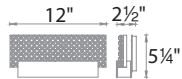

QUANTUM – model: WS-41512/41518/41528/41536

LED Bath

WS-41512