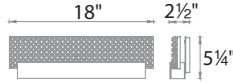

QUANTUM – model: WS-41512/41518/41528/41536

LED Bath

WS-41518

Fixture Type:

Catalog Number:

Project: _____

Location: _____

PRODUCT DESCRIPTION

Opulent jewelry quality crystals artfully illuminated with multipoint source LED technology for a spectacle of shimmering sparkle. Elegant design combining exquisite optic hand cut crystals with powerful LED illumination with beautiful color rendition. Ideal as a vanity luminaire for fine baths or as an elegant wall sconce in luxury hotels and fine homes. Available in four sizes.

FEATURES

- ADA compliant, low profile design
- ETL & cETL damp location listed
- Dimming with electronic low voltage (ELV) dimmer
- No transformer or driver required
- 50,000 hour rated life
- **Color Temp: 3000K**
- **CRI: 90**

SPECIFICATIONS

Construction: Steel construction with mouth blown etched glass

Light Source: High output LED.

Dimming: Dims to 10% with an electronic low voltage (ELV) dimmer.

Mounting: Mounts directly to junction box.

Finish: Polished Nickel (PN)

Standards: ETL & cETL damp location listed. ADA compliant.

ORDER NUMBER

Model	Length	Watt	Voltage	LED Lumens	Delivered Lumens	Finish
WS-41512	12"	22.5W	120V	1278	740	PN Polished Nickel
WS-41518	18"	37.5W		2117	1260	
WS-41528	28"	56.5W		3498	2025	
WS-41536	36"	78.5W		4439	2790	

REPLACEMENT GLASS

Model	Fixture
RPL-GLA-41512-01	WS-41512
RPL-GLA-41518-01	WS-41518
RPL-GLA-41528-01	WS-41528
RPL-GLA-41536-01	WS-41536

Example: **WS-41528-PN**

modernforms.com
Phone (800) 526.2588
Fax (800) 526.2585

Headquarters/Eastern Distribution Center
44 Harbor Park Drive
Port Washington, NY 11050

Central Distribution Center
1600 Distribution Ct
Lithia Springs, GA 30122

Western Distribution Center
1750 Archibald Avenue
Ontario, CA 91760