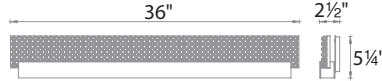

QUANTUM – model: WS-41512/41518/41528/41536

LED Bath

WS-41512

WS-41518

WS-41528

WS-41536

Fixture Type:

Catalog Number:

Project: _____

Location: _____

PRODUCT DESCRIPTION

Opulent jewelry quality crystals artfully illuminated with multipoint source LED technology for a spectacle of shimmering sparkle. Elegant design combining exquisite optic hand cut crystals with powerful LED illumination with beautiful color rendition. Ideal as a vanity luminaire for fine baths or as an elegant wall sconce in luxury hotels and fine homes. Available in four sizes.

SPECIFICATIONS

Construction: Steel construction with mouth blown etched glass

Light Source: High output LED.

Dimming: Dims to 10% with an electronic low voltage (ELV) dimmer.

Mounting: Mounts directly to junction box.