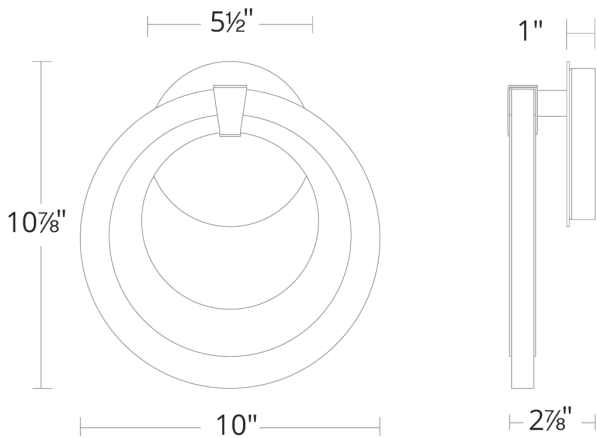

Project:

Location:

Fixture Type:

Catalog Number:

AVAILABLE FINISHES:

Serenity

WS-38211

PRODUCT DESCRIPTION

SPECIFICATIONS

Rated Life	54000 Hours
Standards	ETL, cETL,Damp Location Listed,Title 24 JA8: 2019 Compliant,ADA
Input	120/277V,50/60Hz
Dimming	ELV: 100-5%,TRIAC: 100-5%
Mounting	Can be mounted on wall vertically or upside down
Color Temp	3000K
CRI	90
Construction	Aluminum frame with decorative pressed glass diffuser

WS-38211

Model & Size	Color Temp	Finish	LED Watts	LED Lumens	Delivered Lumens
WS-38211 11"	3000K	AB Aged Brass	14.7W	680	444
	3000K	BK Black	14.7W	680	444

Example: **WS-38211-BK**

For custom requests please contact customs@modernforms.com