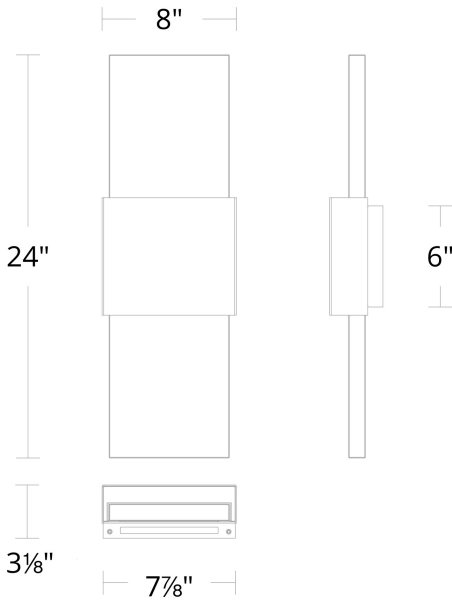

Project:

Location:

Fixture Type:

Catalog Number:

AVAILABLE FINISHES:

Mercer

WS-50324

PRODUCT DESCRIPTION

SPECIFICATIONS

Rated Life	50000 Hours
Standards	ETL, cETL,Damp Location Listed,Title 24 JA8: 2019 Compliant
Input	120/277V,50/60Hz
Dimming	ELV: 100-5%,TRIAC: 100-5%
Mounting	Can be mounted on wall vertically or upside down
Color Temp	3000K
CRI	90
Construction	Aluminum body with silk screened glass diffuser and decorative marble

WS-50324

Model & Size	Color Temp	Finish	LED Watts	LED Lumens	Delivered Lumens
WS-50324 24"	3000K	BK/AB Black & Aged Brass	18.9W	540	402

Example: **WS-50324-BK/AB**

For custom requests please contact customs@modernforms.com