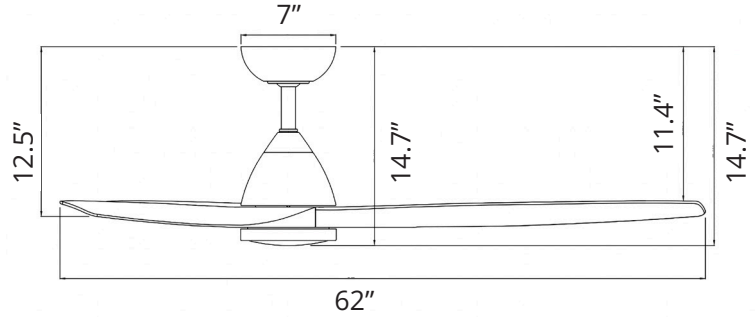

SKYLARK

FR-W2202-62L

62" Ceiling Fan

MODERN FORMS SMART FANS

PRODUCT DESCRIPTION

Introduce sleek sophistication to your home with the Skylark Smart Fan. Spectacular new finishes of soft brass and brushed nickel are unveiled in our Modern Forms Smart Fan collection. The three smartly designed blades circulate air with an agile yet robust gracefulness, bringing incomparable comfort and illumination with an integrated LED luminaire, throughout your space. The convenient, 6-speed set-up can be controlled locally using the included Bluetooth remote control or remotely using the Modern Forms app.

FEATURES

- 6 fan speeds through both Summer and Winter Modes
- Silent DC motor
- LED luminaire included
- Includes remote control
- Optional wall control sold separately
- Compatible with Modern Forms app

AIRFLOW/ENERGY EFFICIENCY

Weighted-Average/High Airflow CFM:	4524/6920
Weighted-Average/High Energy Use (W):	20/28
Estimated Yearly Energy Cost ($):	6
Weighted-Average/High Efficiency (CFM/W):	227
Max RPM:	148

ORDER NUMBER

Model	Housing	Blade
FR-W2202-62L	BN <i>Brushed Nickel</i>	EB <i>Ebony</i>
	MB <i>Matte Black</i>	MB <i>Matte Black</i>
	SB <i>Soft Brass</i>	MB <i>Matte Black</i>
	SB <i>Soft Brass</i>	MW <i>Matte White</i>
	MW <i>Matte White</i>	MW <i>Matte White</i>¹

Example: FR-W2202-62L-MB

*Range may vary based on application and surroundings.

*This fan comes uni-pack - blade select options are not available.

*Brushed Nickel and Soft Brass are not intended for coastal environments.

¹Matte White is CCT - remaining finishes are transitioning through April of 2024. Contact factory for confirmation.

The Modern Forms app synchronizes seamlessly with smart home devices you already own

modernforms.com
Phone (800) 526.2588
Fax (800) 526.2585

Headquarters/Eastern Distribution Center
44 Harbor Park Drive
Port Washington, NY 11050

Central Distribution Center
1600 Distribution Ct
Lithia Springs, GA 30122

Western Distribution Center
1750 Archibald Avenue
Ontario, CA 91760

SPECIFICATIONS

Construction:	Aluminum, Steel, ABS
Blade:	14° Pitch, 62" sweep
Downrod:	.75W x 4.5H included
Mounting Slope:	Up to 30°
Wire:	80"
Hanging Weight:	17 lbs.
Total Power:	48W
Standards:	UL/cUL Wet Location listed, Title 24 JA8-2016 Compliant, Title 20, Energy Star
Motor Type:	120 x D-25 sensorless DC motor

WIRELESS PERFORMANCE

Wi-Fi Range:	Up to 150 ft*
Bluetooth Range:	Up to 150 ft*

LUMINAIRE PERFORMANCE

Light Source:	LED
Light Wattage:	19.5W
Lumens/ Delivered Lumens:	1600/1079
Dimming:	Integrated
CRI:	90
CCT Color Temperature:	3000K (2700K/4000K/5000K selectable)¹
Rated Life:	50,000 hours