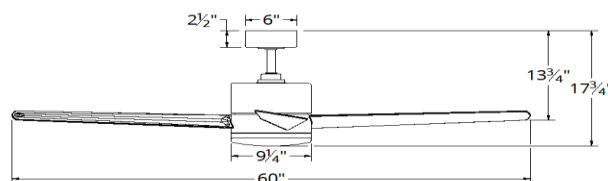

WINDFLOWER 60" Ceiling Fan

FR-W1815-60L

MODERN FORMS SMART FANS

PRODUCT DESCRIPTION

As bold and beautiful as a classic Holland windmill, this contemporary twelve-blade design is perfect for mid-sized and larger spaces with its 60 inch or 80 inch blade sweeps. Control everything from the palm of your hand with our Wi-Fi-connected Modern Forms app- no one else in the industry can match this combination of style and intuitive technology. Available in three sleek finishes, Windflower makes life easier and more beautiful every day.

SPECIFICATIONS

Construction: Aluminum
Blade: 13° Pitch, 60" sweep, ABS
Downrod: 1" O.D. x 6"H included
Mounting Slope: Up to 32°
Lead Wire: 80"
Hanging Weight: 41 lbs
Total Power: 72.5W
Standards: UL/cUL Wet Location listed, Title 24 JA8-2016 Compliant, Title 20, Energy Star