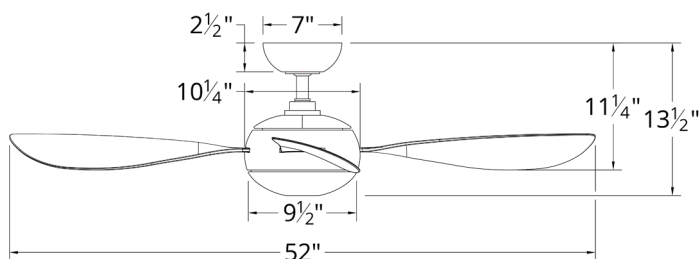

STARGAZER 52" Ceiling Fan

FR-W1804-52L

MODERN FORMS SMART FANS

PRODUCT DESCRIPTION

Finished in gloss black or glistening automotive silver, Stargazer has an elevated look that's right on par with the smart technology inside. Powered by our exclusive Modern Forms app, the smart fan offers unprecedented control over scheduling, energy use and home integration- it's compatible with Amazon Alexa, Google Assistant and other devices you already own. A powerful, highly efficient LED luminaire projects down from the center for final a luxe touch.

SPECIFICATIONS

Construction: Aluminum
Blade: 14° Pitch, 52" sweep, ABS
Downrod: 1" O.D. x 4.5"H included
Mounting Slope: Up to 30°
Lead Wire: 80"
Hanging Weight: 16 lbs
Total Power: 49W
Standards: ETL/cETL Wet Location listed

FEATURES

- 6 fan speeds through both Summer and Winter Modes
- Silent DC motor
- Optional LED light kit included
- Includes RF wall control
- Additional RF wall control for 3, 4-way control sold separately
- Optional RF remote control with wall cradle sold separately
- Compatible with Modern Forms app

LIGHT KIT PERFORMANCE

Light Source: LED
Light Wattage: 13W
Dimming: Integrated
Color Temperature: 3000K (2700K / 3500K options available)
Rated Life: 50,000 Hours
Standards: Title 24 JA8-2016 Compliant

ESTIMATED AIR PERFORMANCE

Airflow: 6032 cubic ft per minute on high
Power: 36 watts on high
Airflow Efficiency: 170 cubic ft per minute per watt
Revolutions Per Minute: 148 RPMs on high

WIRELESS PERFORMANCE

RF Pairing Distance: Up to 30 ft from fan
Wi-Fi Range: Up to 150 ft*

ORDER NUMBER

Model	LED Lumens	Delivered Lumens	Housing		Blade	
FR-W1804-52L	1110	347	GB	<i>Gloss Black</i>	WG	<i>Weathered Gray</i>
			AS	<i>Automotive Silver</i>		<i>Automotive Silver</i>
			LN	<i>Liquid Nickel</i>		<i>Liquid Nickel</i>

Example: **FR-W1804-52L-GB/LN**

For 2700K add "-27"; 3500K add "-35" before the finish: **FR-W1804-52L-27-LN**

*Results may vary based on application and surroundings.

modernforms.com
Phone (866) 810.6615
Fax (800) 526.2585

Headquarters/Eastern Distribution Center
44 Harbor Park Drive
Port Washington, NY 11050

Central Distribution Center
1600 Distribution Ct
Lithia Springs, GA 30122

Western Distribution Center
1750 Archibald Avenue
Ontario, CA 91760