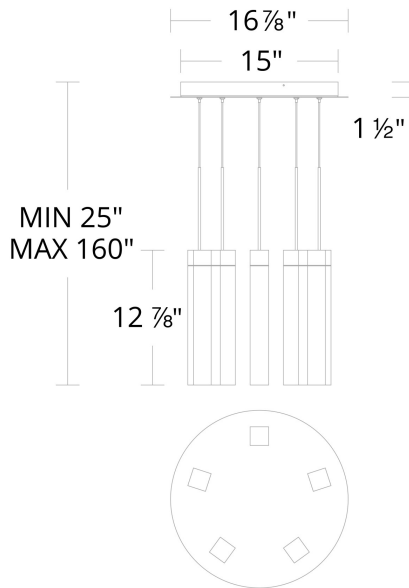

PD-78005R

Project: _____

Location: _____

Fixture Type: _____

Catalog Number: _____

AVAILABLE FINISHES:

Minx

PD-78005R

PRODUCT DESCRIPTION

Artisanally sparkling pendants are installed in various arrangements to create an artful statement as well as deliver ample lighting to spaces throughout a home or business.

FEATURES

- Driver concealed within the canopy
- Artisanal reclaimed K5 crystal shade
- Thin powered aircraft cables provide an ultra clean look for adjustable suspension height

SPECIFICATIONS

Rated Life	55000 Hours
Standards	ETL, cETL,Damp Location Listed,Title 24 JA8: 2019 Compliant
Input	120-277V,50/60Hz
Dimming	ELV, 0-10V, TRIAC
Color Temp	3000K
CRI	90
Construction	Steel body with K5 crystal fused acrylic

REPLACEMENT PARTS

RPL-GLA-78013 - Inner glass

Model & Size	Color Temp	Finish	LED Watts	LED Lumens	Delivered Lumens
PD-78005R 17"	3000K 3000K	AB Aged Brass AN Antique Nickel	21.6W 21.6W	1790 1790	1484 1484

Example: **PD-78005R-AN**

For custom requests please contact customs@modernforms.com