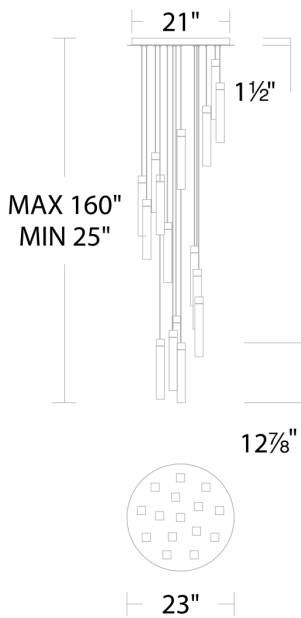

PD-78015R

Project: _____

Location: _____

Fixture Type: _____

Catalog Number: _____

AVAILABLE FINISHES:

Minx

PD-78015R

PRODUCT DESCRIPTION

Artisanally sparkling pendants are installed in various arrangements to create an artful statement as well as deliver ample lighting to spaces throughout a home or business.

FEATURES

- Driver concealed within the canopy
- Artisanal reclaimed K5 crystal shade
- Thin powered aircraft cables provide an ultra clean look for adjustable suspension height
- NEC CODE (314.24) requires that ceiling outlet boxes in the U.S. support up to 50 lbs.
- This fixture in the 15 and 21 light format exceeds 50 lbs. and must be installed using a U.L. listed outlet box approved for up to 75 lbs. and 100 lbs. or supported independently of the outlet box

SPECIFICATIONS

Rated Life	55000 Hours
Standards	ETL, cETL,Damp Location Listed
Input	120-277V,50/60Hz
Dimming	ELV, 0-10V, TRIAC
Color Temp	3000K
CRI	90
Construction	Steel body with K5 crystal fused acrylic

REPLACEMENT PARTS

RPL-GLA-78013 - Inner glass

Model & Size	Color Temp	Finish	LED Watts	LED Lumens	Delivered Lumens
PD-78015R 23"	3000K 3000K	AB Aged Brass AN Antique Nickel	72W 72W	4625 4625	3631 3631

Example: **PD-78015R-AN**

For custom requests please contact customs@modernforms.com