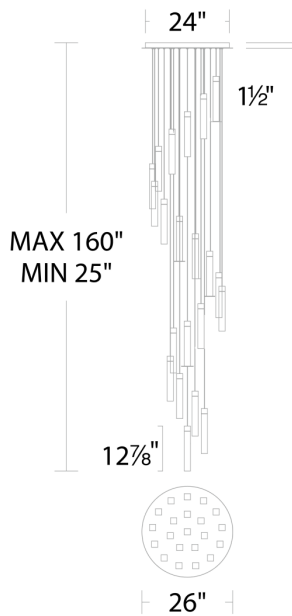

PD-78021R

Project: _____

Location: _____

Fixture Type: _____

Catalog Number: _____

AVAILABLE FINISHES:

Minx

PD-78021R

PRODUCT DESCRIPTION

Artisanally sparkling pendants are installed in various arrangements to create an artful statement as well as deliver ample lighting to spaces throughout a home or business.

FEATURES

- Driver concealed within the canopy
- Artisanal reclaimed K5 crystal shade
- Thin powered aircraft cables provide an ultra clean look for adjustable suspension height
- NEC CODE (314.24) requires that ceiling outlet boxes in the U.S. support up to 50 lbs.
- This fixture in the 15 and 21 light format exceeds 50 lbs. and must be installed using a U.L. listed outlet box approved for up to 75 lbs. and 100 lbs. or supported independently of the outlet box

SPECIFICATIONS

Rated Life	55000 Hours
Standards	ETL, cETL,Damp Location Listed
Input	120-277V,50/60Hz
Dimming	ELV, 0-10V, TRIAC
Color Temp	3000K
CRI	90
Construction	Steel body with K5 crystal fused acrylic

REPLACEMENT PARTS

RPL-GLA-78013 - Inner glass

Model & Size	Color Temp	Finish	LED Watts	LED Lumens	Delivered Lumens
PD-78021R 26"	3000K 3000K	AB Aged Brass AN Antique Nickel	101W 101W	6475 6475	5084 5084

Example: **PD-78021R-AN**

For custom requests please contact customs@modernforms.com