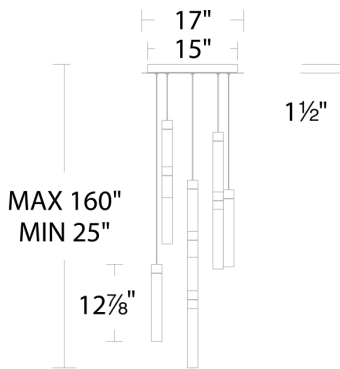

PD-78009R

Project:

Location:

Fixture Type:

Catalog Number:

AVAILABLE FINISHES:

Minx

PD-78009R

PRODUCT DESCRIPTION

Artisanally sparkling pendants are installed in various arrangements to create an artful statement as well as deliver ample lighting to spaces throughout a home or business.

FEATURES

- Driver concealed within the canopy
- Artisanal reclaimed K5 crystal shade
- Thin powered aircraft cables provide an ultra clean look for adjustable suspension height

SPECIFICATIONS

Rated Life	55000 Hours
Standards	ETL, cETL, Damp Location Listed
Input	120-277V, 50/60Hz
Dimming	ELV, 0-10V, TRIAC
Color Temp	3000K
CRI	90
Construction	Steel body with K5 crystal fused acrylic

REPLACEMENT PARTS

RPL-GLA-78013 - Inner glass

Model & Size	Color Temp	Finish	LED Watts	LED Lumens	Delivered Lumens
PD-78009R 17"	3000K 3000K	AB Aged Brass AN Antique Nickel	43W 43W	2775 2775	2179 2179

Example: **PD-78009R-AN**

For custom requests please contact customs@modernforms.com