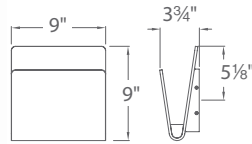

FOLD – model: WS-96609

LED Interior Sconce

Fixture Type:

Catalog Number:

Project: _____

Location: _____

PRODUCT DESCRIPTION

A cleverly concealed integrated LED ambient up light make this sconce an enigma when viewed front and side in this refreshing departure from the conventional pocket sconce design. Suitable for both residential and commercial requirements.

SPECIFICATIONS

Construction: Aluminum.

Light Source: High output LED.

Finish: White (WT).

Standards: ETL & cETL damp location listed. ADA compliant.

ORDER NUMBER

Model	Length	Wattage	Voltage	LED Lumens	Delivered Lumens	Finish
WS-96609	9"	15.5W	120V-220V-277V	713	697	WT White