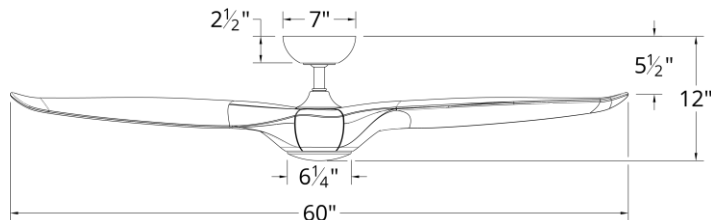

MORPHEUS II 60" Ceiling Fan

FR-W1812-60L

MODERN FORMS
SMART FANS

PRODUCT DESCRIPTION

With cutting-edge smart controls and a totally quiet DC motor, Morpheus is a sleek piece of luxury in a stylish two- or three-blade design. Like all our smart fans, Morpheus connects through Wi-Fi to our exclusive Modern Forms app, so it doesn't matter if you're five feet away or five hundred miles away- control is always in the palm of your hand. A powerful LED luminaire with artisan-crafted opal glass and thick aerodynamically soundless blades round out the design. Available in four amazing finishes.

SPECIFICATIONS

Construction: ABS
Blade: 12° Pitch, 60" sweep, ABS
Downrod: 1" O.D. x 4.5"H included
Mounting Slope: Up to 30°
Lead Wire: 80"
Hanging Weight: 15 lbs
Total Power: 44.5W
Standards: ETL/cETL Wet Location listed