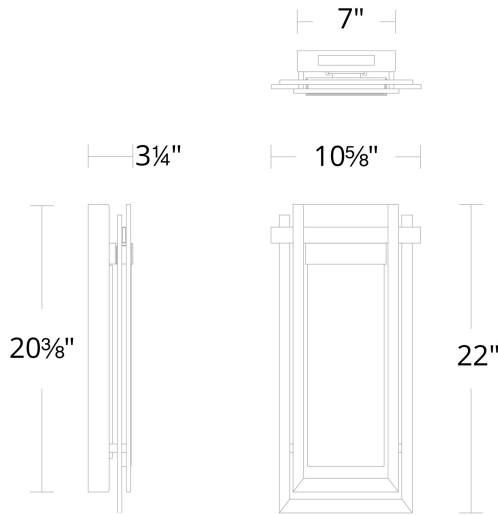

REPLACEMENT PARTS

RPL-GLA-64322 - Replacement Glass

WS-W64322

Model & Size	Color Temp	Finish	LED Watts	LED Lumens	Delivered Lumens
WS-W64322 22"	3000K	BK Black	17.7W	1072	587

Example: **WS-W64322-BK**

For custom requests please contact customs@modernforms.com