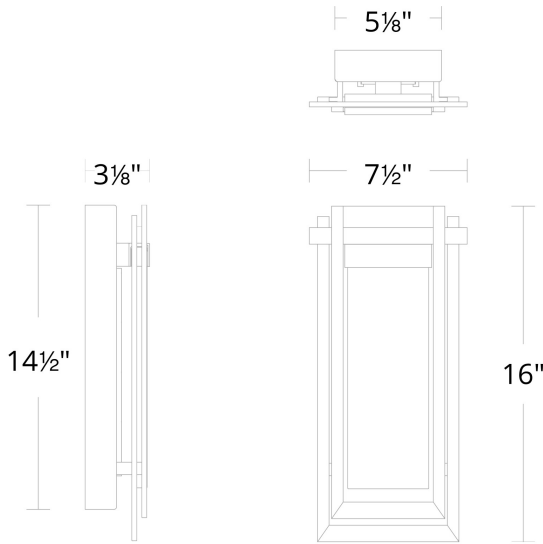

REPLACEMENT PARTS

RPL-GLA-64316 - Replacement Glass

WS-W64316

Model & Size	Color Temp	Finish	LED Watts	LED Lumens	Delivered Lumens
WS-W64316 16"	3000K	BK Black	10.9W	623	441

Example: **WS-W64316-BK**

For custom requests please contact customs@modernforms.com