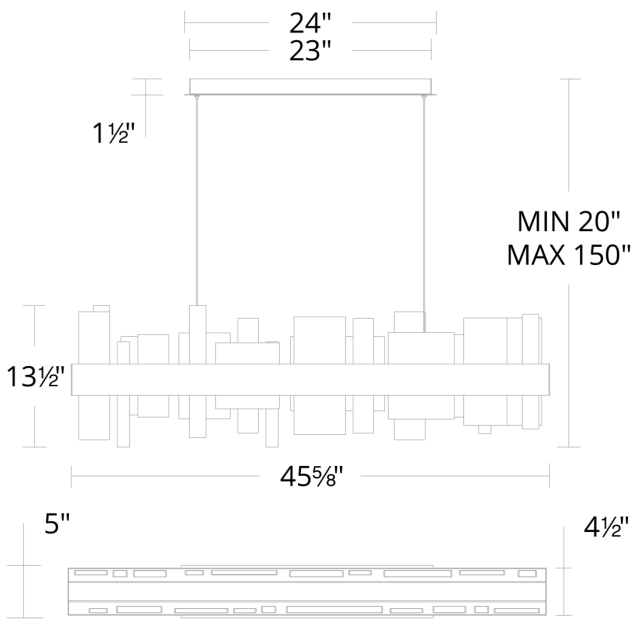

Project:

Location:

Fixture Type:

Catalog Number:

AVAILABLE FINISHES:

Acropolis

PD-68146

PRODUCT DESCRIPTION

PD-68146

Model & Size	Color Temp	Finish	LED Watts	LED Lumens	Delivered Lumens
PD-68146 46"	3000K 3000K	AB Aged Brass BN Brushed Nickel	65.4W 65.4W	5509 5509	2148 2148

Example: **PD-68146-BN**